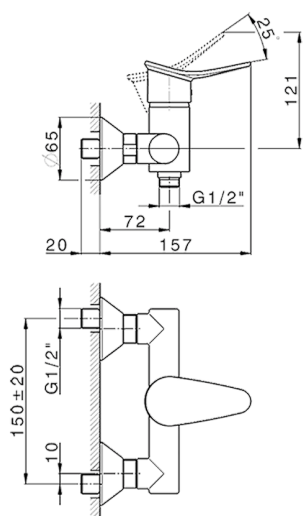

Single lever shower mixer, with shower set HARLOCK_HC000463

MODEL **HC000463**

Single lever shower mixer, with shower set, 60 cm slide rail kit with sliding bracket, Brass D.24mm minimalist one spray handshower, 150 cm SUPREME smooth flexible hose

35 mm Cartridge

EcoStop

EcoStop feature limits water flow to approximately 50% of maximum output with one point of resistance on setting. Push slightly past the middle stop only when full water output is required. This will save water up to 50%.