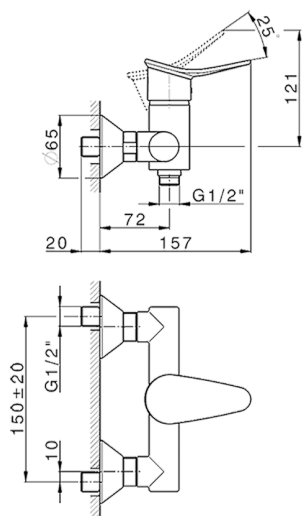

Single lever shower mixer, with shower set HARLOCK_HC000463

MODEL **HC000463**

Single lever shower mixer, with shower set, 60 cm slide rail kit with sliding bracket, Brass D.24mm minimalist one spray handshower, 150 cm SUPREME smooth flexible hose

AVAILABLE FINISHINGS

-  **21** 21 Chrome
-  **2P** 2P Rose Gold
-  **2Q** 2Q Black Titanium
-  **40** 40 Matt Black
-  **4Q** 4Q Matt White
-  **6T** 6T Chrome/Matt Black

CHARACTERISTICS

Cartridge Spare Parts **ZZ95409000**

35 mm Cartridge

EcoStop

EcoStop feature limits water flow to approximately 50% of maximum output with one point of resistance on setting. Push slightly past the middle stop only when full water output is required. This will save water up to 50%.