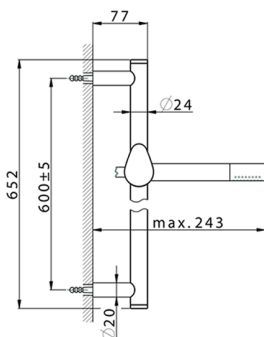

Single lever shower mixer, with shower set HARLOCK_HC000463

MODEL **HC000463**

Single lever shower mixer, with shower set, 60 cm slide rail kit with sliding bracket, Brass D.24mm minimalist one spray handshower, 150 cm SUPREME smooth flexible hose

AVAILABLE FINISHINGS

-  **21** 21 Chrome
-  **2P** 2P Rose Gold
-  **2Q** 2Q Black Titanium
-  **40** 40 Matt Black
-  **4Q** 4Q Matt White
-  **6T** 6T Chrome/Matt Black

CHARACTERISTICS

Cartridge Spare Parts **ZZ95409000**

35 mm Cartridge

EcoStop

EcoStop feature limits water flow to approximately 50% of maximum output with one point of resistance on setting. Push slightly past the middle stop only when full water output is required. This will save water up to 50%.