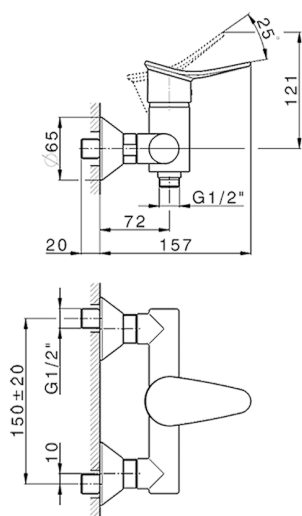

## Single lever shower mixer, with shower set HARLOCK\_HC000463

MODEL **HC000463**

Single lever shower mixer, with shower set, 60 cm slide rail kit with sliding bracket, Brass D.24mm minimalist one spray handshower, 150 cm SUPREME smooth flexible hose

### CHARACTERISTICS

Cartridge Spare Parts **ZZ95409000**

**35 mm Cartridge**