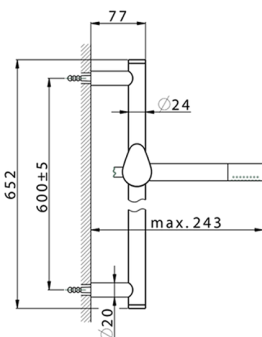

## Single lever shower mixer, with shower set HARLOCK\_HC000463

MODEL **HC000463**

Single lever shower mixer, with shower set, 60 cm slide rail kit with sliding bracket, Brass D.24mm minimalist one spray handshower, 150 cm SUPREME smooth flexible hose

### CHARACTERISTICS

Cartridge Spare Parts **ZZ95409000**

**35 mm Cartridge**