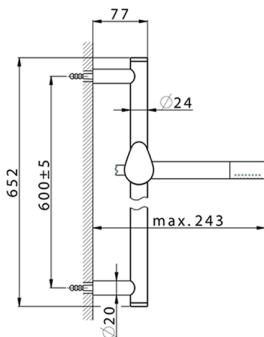

Single lever shower mixer, with shower set HARLOCK_HC000463

MODEL **HC000463**

Single lever shower mixer, with shower set, 60 cm slide rail kit with sliding bracket, Brass D.24mm minimalist one spray handshower, 150 cm SUPREME smooth flexible hose

AVAILABLE FINISHINGS

-  **21** 21 Chrome
-  **2P** 2P Rose Gold
-  **2Q** 2Q Black Titanium
-  **40** 40 Matt Black
-  **4Q** 4Q Matt White
-  **6T** 6T Chrome/Matt Black

CHARACTERISTICS

Cartridge Spare Parts **ZZ95409000**

35 mm Cartridge

EcoStop

EcoStop feature limits water flow to approximately 50% of maximum output with one point of resistance on setting. Push slightly past the middle stop only when full water output is required. This will save water up to 50%.