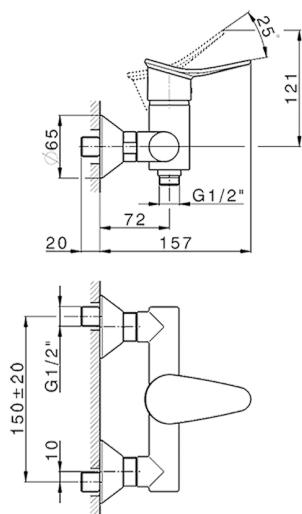

Single lever shower mixer, with shower set HARLOCK_HC000463

MODEL **HC000463**

Single lever shower mixer, with shower set, 60 cm slide rail kit with sliding bracket, Brass D.24mm minimalist one spray handshower, 150 cm SUPREME smooth flexible hose

35 mm Cartridge

EcoStop

EcoStop feature limits water flow to approximately 50% of maximum output with one point of resistance on setting. Push slightly past the middle stop only when full water output is required. This will save water up to 50%.