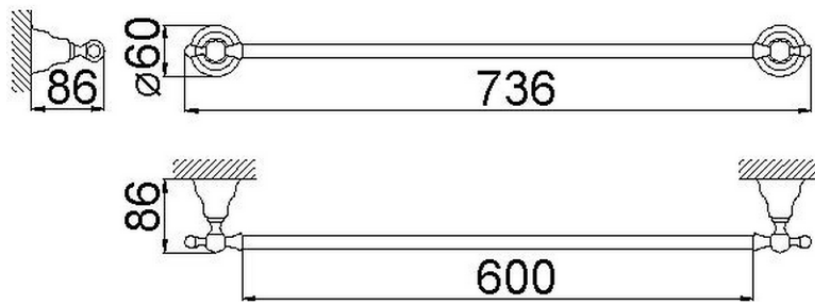

Towel holder 60 cm CROISETTE_4014.01H.

4014.01H.

<https://en.huberitalia.com/towel-holder-60-cm-croisette-4014-01h>

2024-11-15