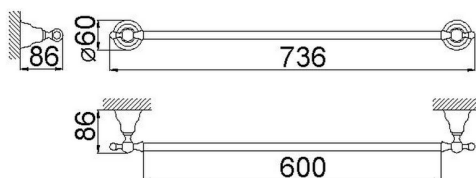

Towel holder 60 cm CROISSETTE_4014.01H.

MODEL **4014.01H.**

Towel holder 60 cm

AVAILABLE FINISHINGS

-  **AC** AC Satin Brushed Nickel
-  **BA** BA Old Bronze
-  **CR** CR Chrome
-  **2W** 2W Brushed Gold

CHARACTERISTICS