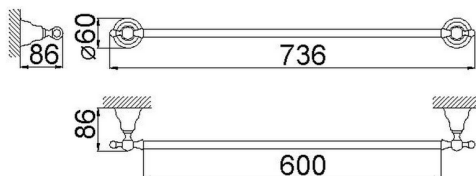

Towel holder 60 cm CROISSETTE_4014.01H.

MODEL **4014.01H.**

Towel holder 60 cm

AVAILABLE FINISHINGS

- **AC** AC Satin Brushed Nickel
- **BA** BA Old Bronze
- **CR** CR Chrome
- **2W** 2W Brushed Gold

CHARACTERISTICS