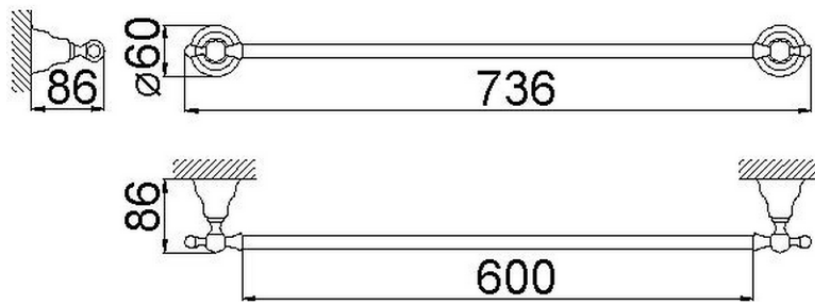

## Towel holder 60 cm CROISETTE\_4014.01H.

4014.01H.

<https://en.huberitalia.com/towel-holder-60-cm-croisette-4014-01h>

2024-11-15