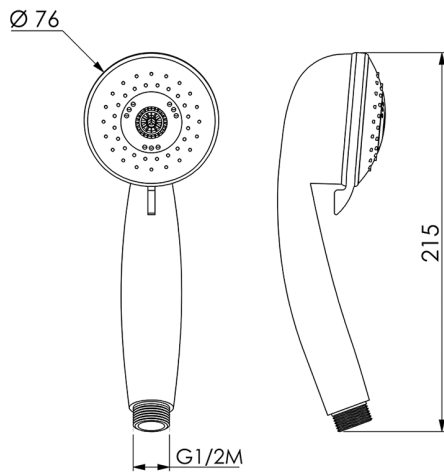

Teti handshower SHOWER_SS014310

MODEL **SS014310**

Teti handshower, 3 sprays ABS

AVAILABLE FINISHINGS

CHARACTERISTICS

2026-04-30