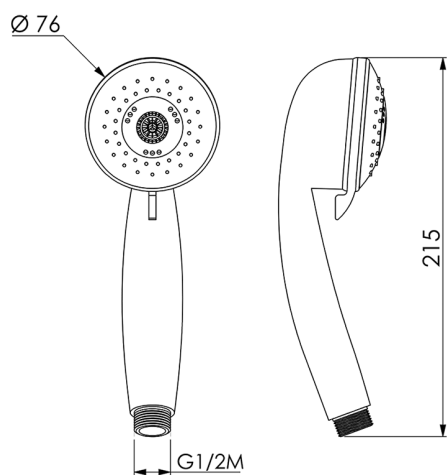

## Teti handshower SHOWER\_SS014310

MODEL **SS014310**

Teti handshower, 3 sprays ABS

AVAILABLE FINISHINGS

CHARACTERISTICS

2026-04-05