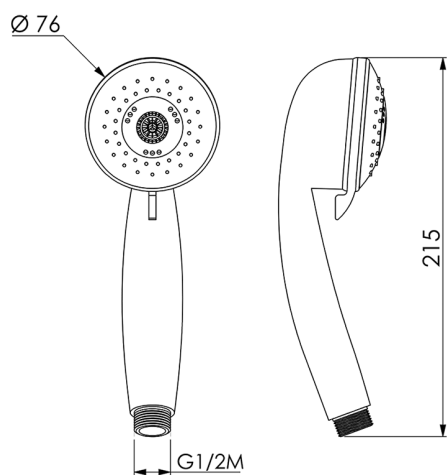

Teti handshower SHOWER_SS014310

MODEL **SS014310**

Teti handshower, 3 sprays ABS

AVAILABLE FINISHINGS

CHARACTERISTICS

2026-06-29