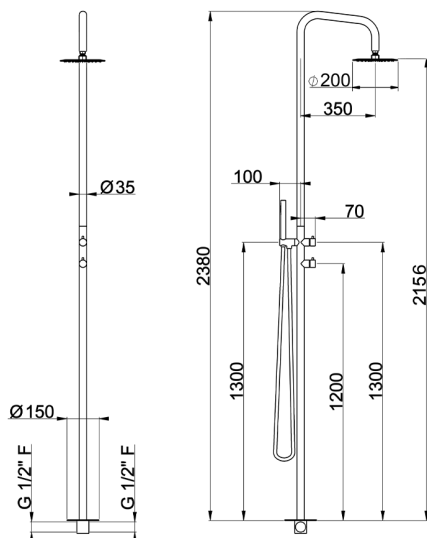

## Free Standing Progressive Shower Column COLLETTIVITÀ\_LX005110

MODEL **LX005110**

Free Standing Progressive Shower Column, 2-outlet diverter, for Indoor/Outdoor use, D.200 mm INOX round showerhead, D.23 mm INOX minimalistic one spray handshower, INOX AISI 316L

AVAILABLE FINISHINGS

**D1** D1 Brushed Inox

CHARACTERISTICS

Cartridge Spare Parts **ZZ9E521000**

**25 mm Progressive single-lever cartridge**

2024-09-19