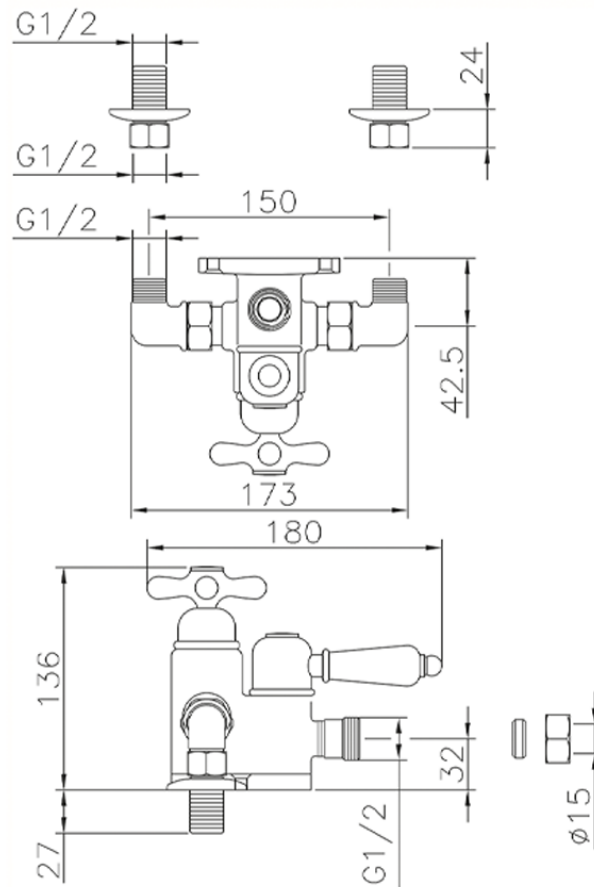

Thermostatic shower mixer CROISSETTE\_150.CS01H.

150.CS01H.

<https://en.huberitalia.com/thermostatic-shower-mixer-croisette-150-cs01h>

2026-06-13