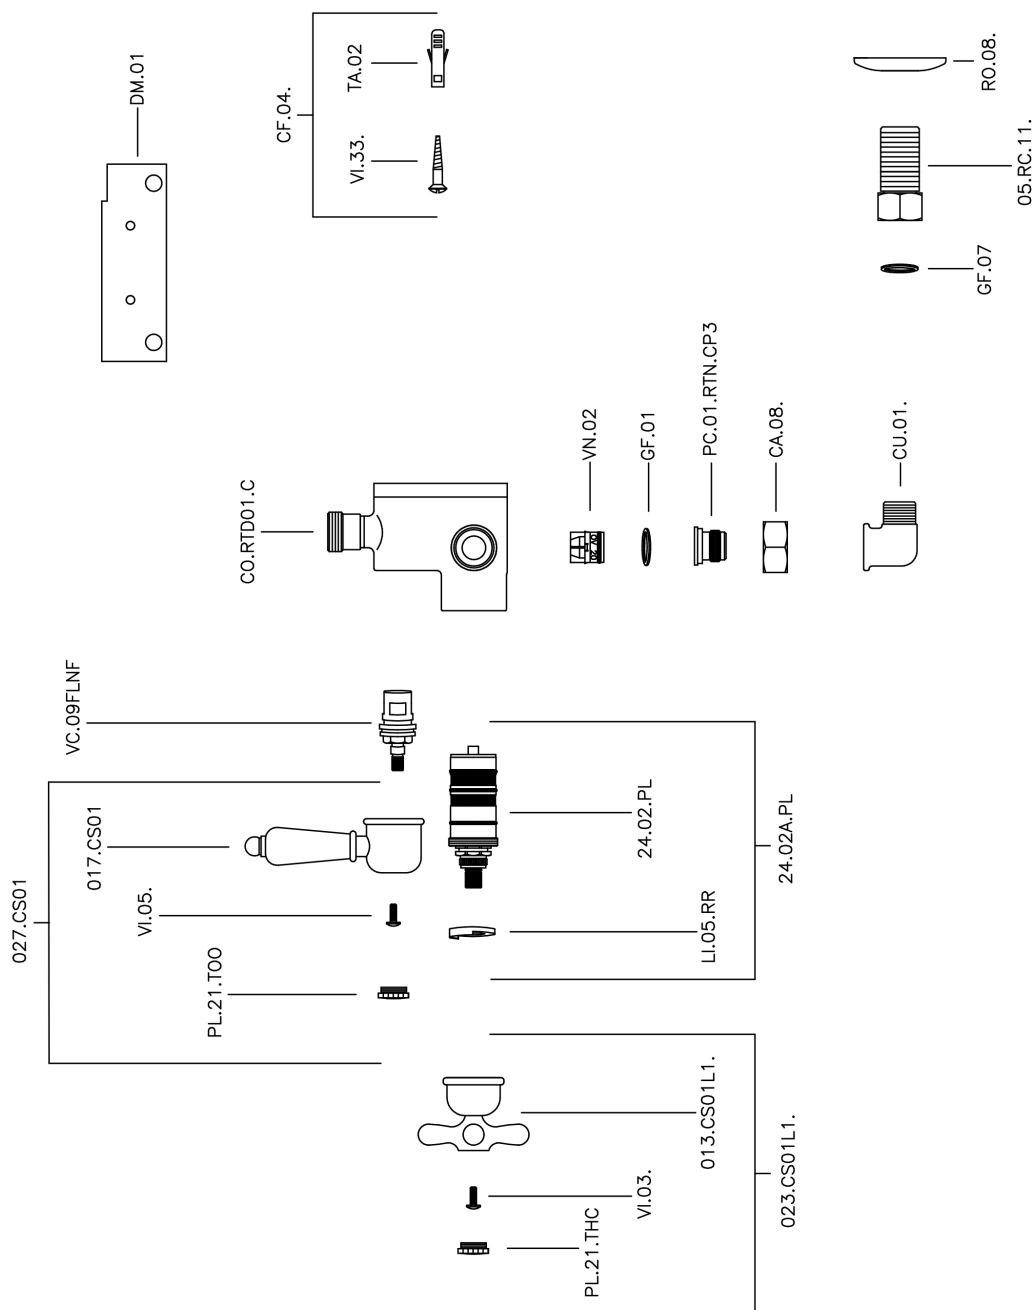

## Thermostatic shower mixer CROISSETTE\_150.CS01H.

150.CS01H.

<https://en.huberitalia.com/thermostatic-shower-mixer-croisette-150-cs01h>

2026-04-06