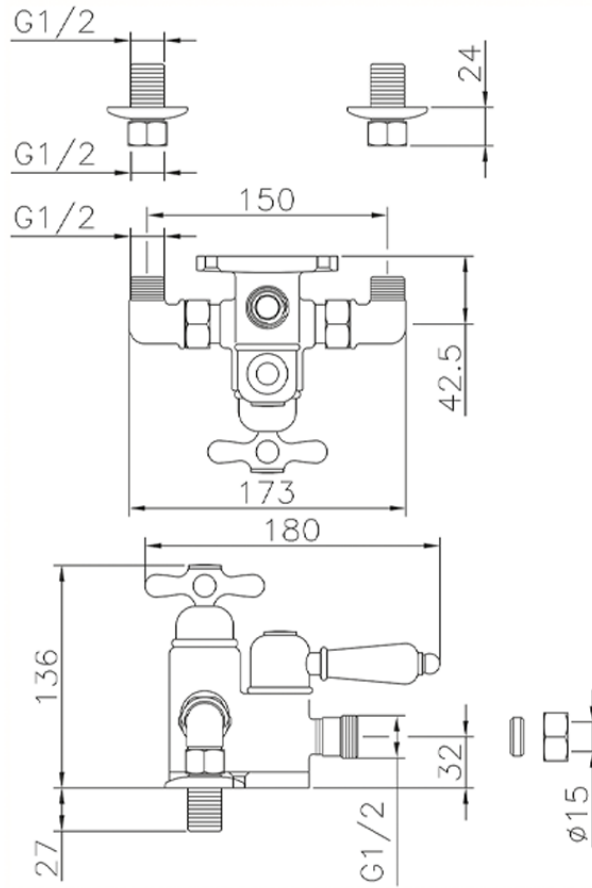

## Thermostatic shower mixer CROISSETTE\_150.CS01H.

150.CS01H.

<https://en.huberitalia.com/thermostatic-shower-mixer-croisette-150-cs01h>

2026-04-08