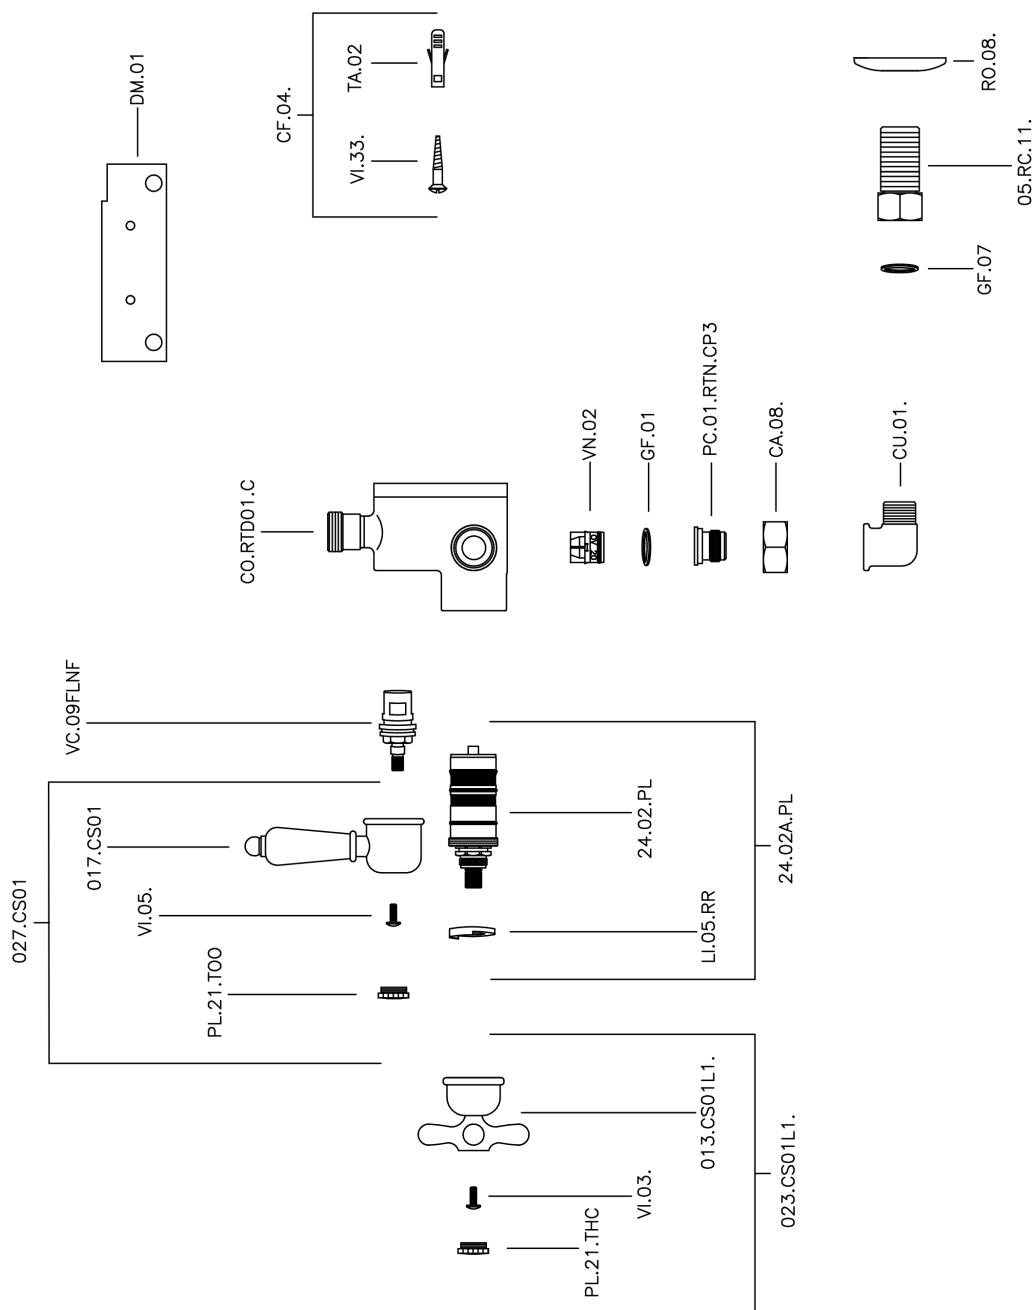

## Thermostatic shower mixer CROISSETTE\_150.CS01H.

150.CS01H.

<https://en.huberitalia.com/thermostatic-shower-mixer-croisette-150-cs01h>

2026-01-12