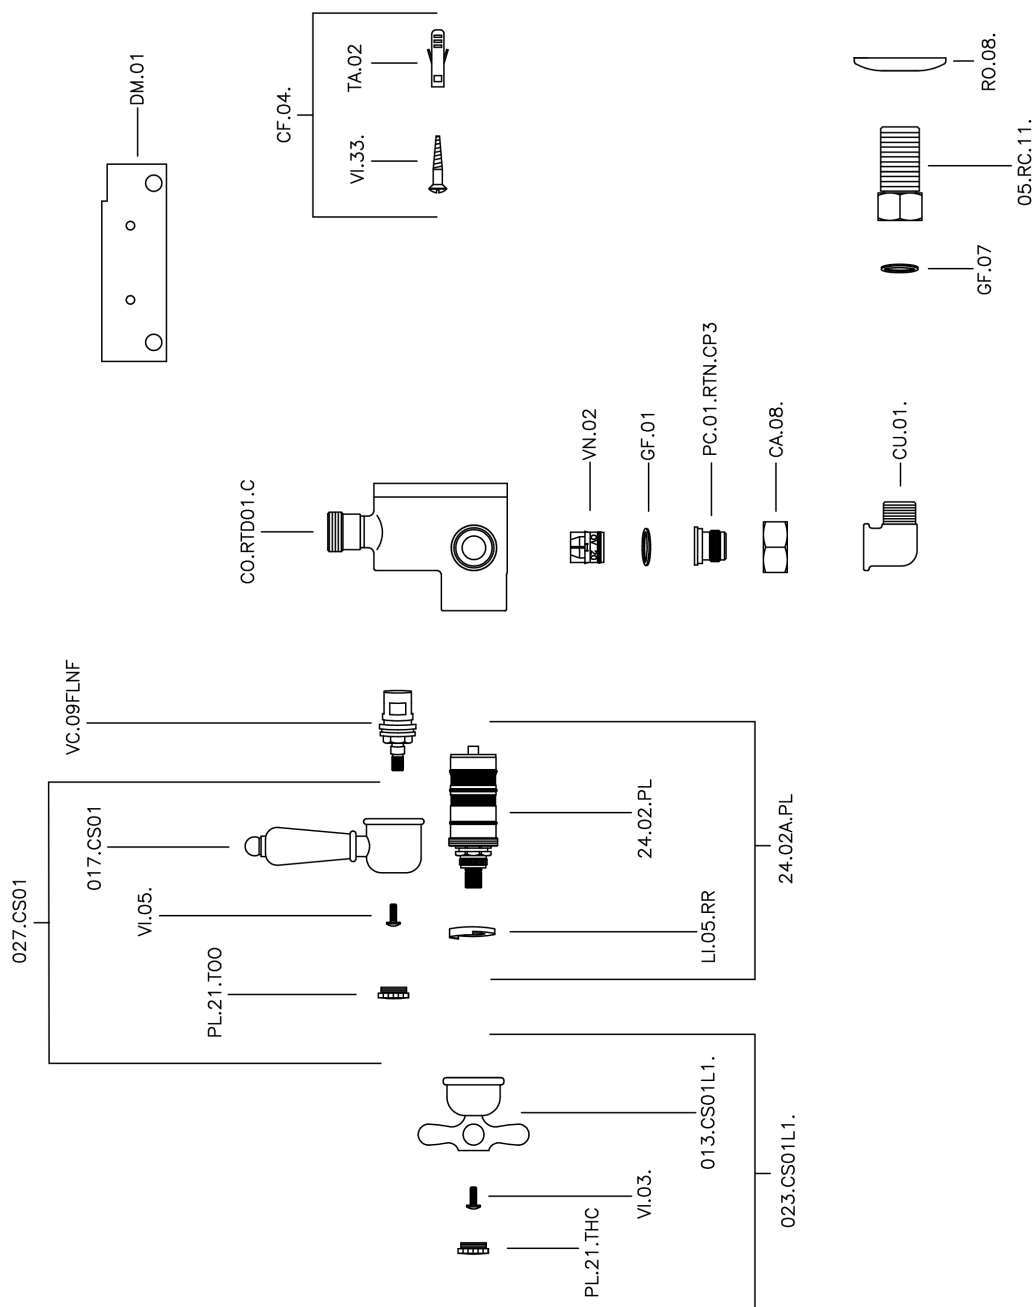

Thermostatic shower mixer CROISSETTE_150.CS01H.

150.CS01H.

<https://en.huberitalia.com/thermostatic-shower-mixer-croisette-150-cs01h>

2026-04-06