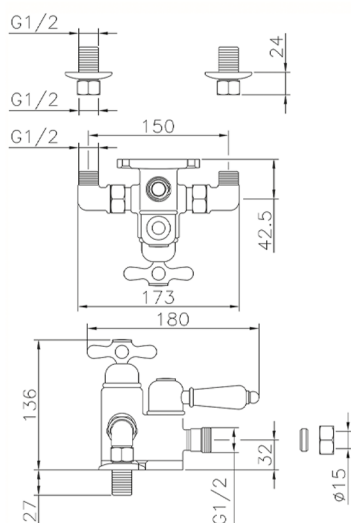

## Thermostatic shower mixer CROISSETTE\_150.CS01H.

MODEL **150.CS01H.**

Thermostatic shower mixer, without shower set, 1/2" M Flexible Connection

### CHARACTERISTICS

Cartridge Spare Parts **24.04A.PP**

**8x20 Plus P Thermostatic Valve**