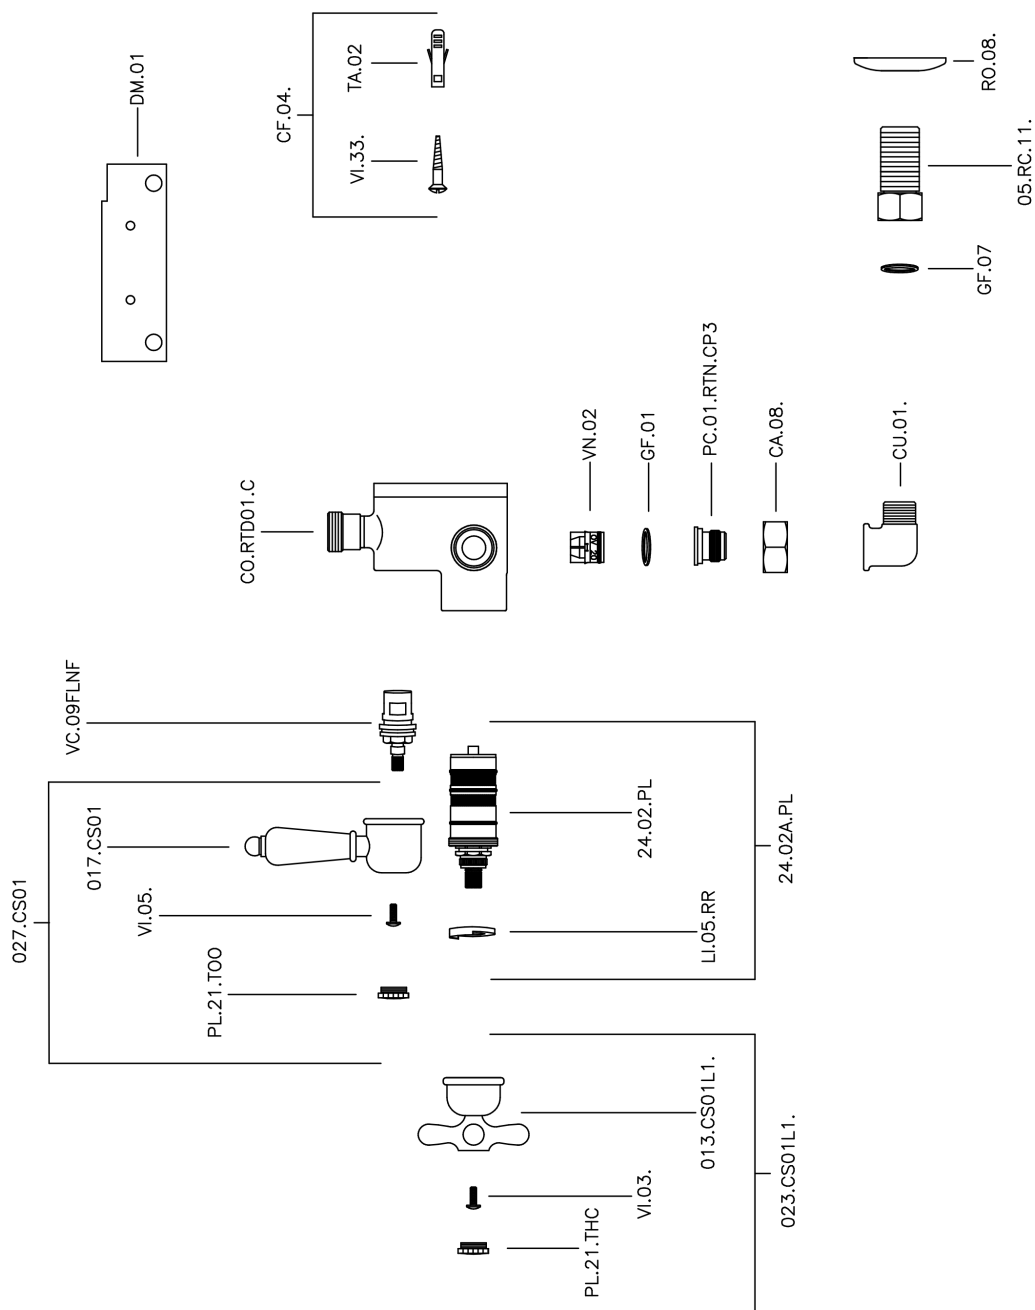

## Thermostatic shower mixer CROISSETTE\_150.CS01H.

MODEL **150.CS01H.**

Thermostatic shower mixer, without shower set, 1/2" M Flexible Connection

### CHARACTERISTICS

Cartridge Spare Parts **24.04A.PP**

**8x20 Plus P Thermostatic Valve**