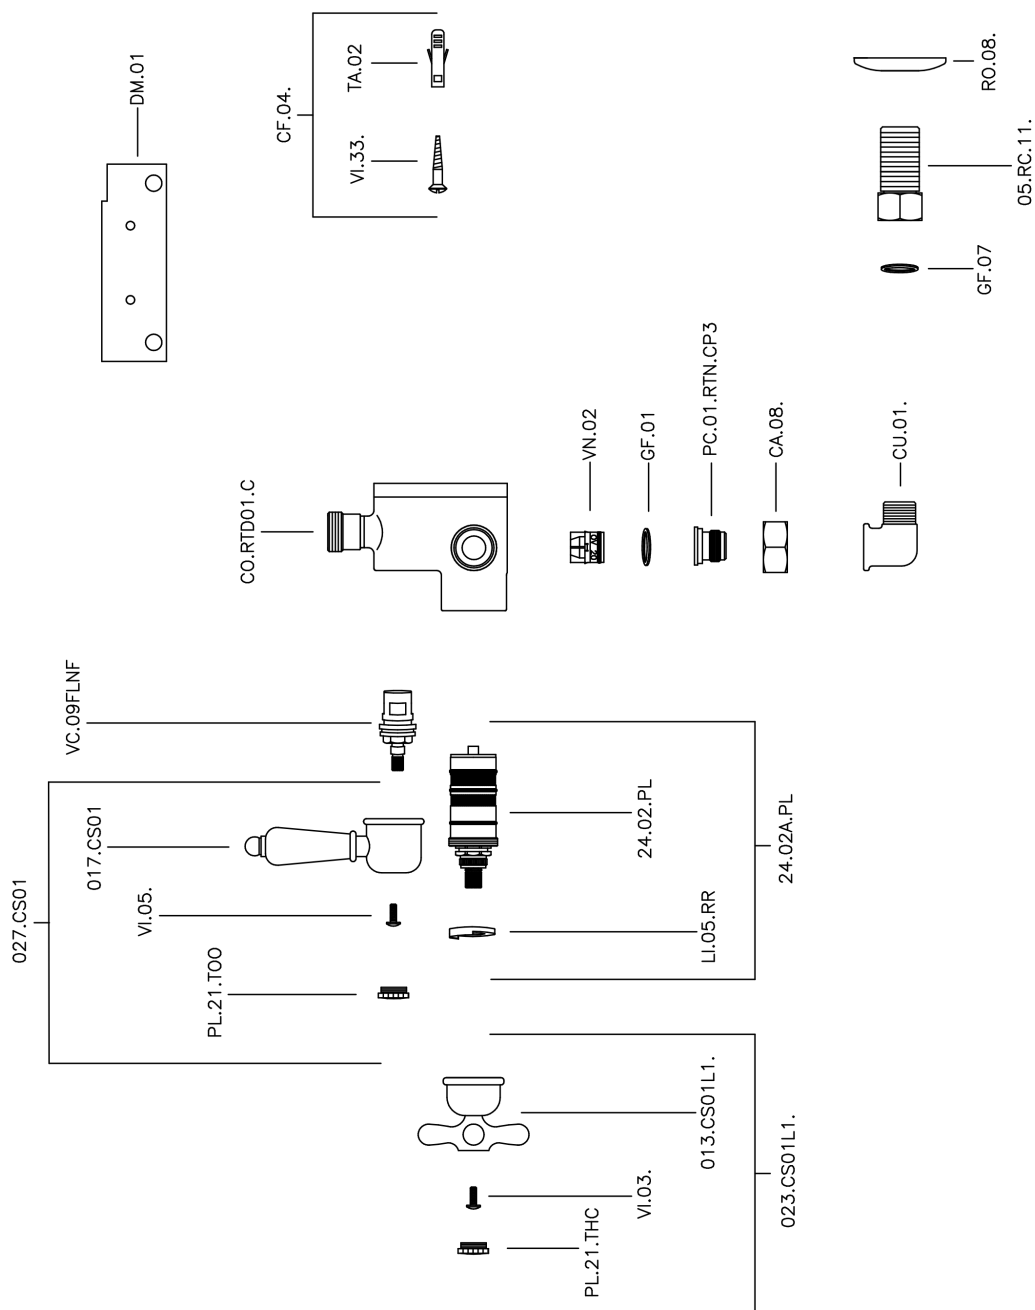

Thermostatic shower mixer CROISSETTE_150.CS01H.

MODEL **150.CS01H.**

Thermostatic shower mixer, without shower set, 1/2" M Flexible Connection

AVAILABLE FINISHINGS

-  **AG** AG Antique Gold
-  **BA** BA Old Bronze
-  **CR** CR Chrome
-  **2W** 2W Brushed Gold

CHARACTERISTICS

Cartridge Spare Parts **24.04A.PP**

8x20 Plus P Thermostatic Valve

Thermostatic

The Huber thermostatic is your personal water manager, helping you to handle, control and save water and energy.

Thermostatic shower mixer CROISSETTE_150.CS01H.

150.CS01H.

<https://en.huberitalia.com/thermostatic-shower-mixer-croisette-150-cs01h>

2026-04-08