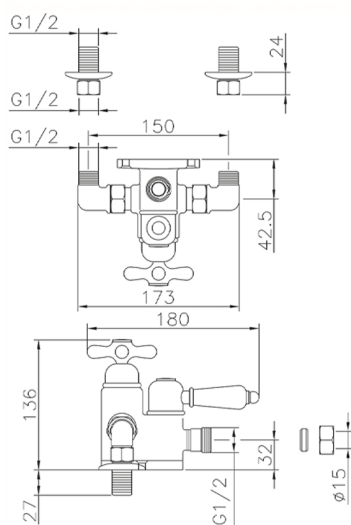

Thermostatic shower mixer CROISSETTE_150.CS01H.

MODEL **150.CS01H.**

Thermostatic shower mixer, without shower set, 1/2" M Flexible Connection

AVAILABLE FINISHINGS

-  **AG** AG Antique Gold
-  **BA** BA Old Bronze
-  **CR** CR Chrome
-  **2W** 2W Brushed Gold

CHARACTERISTICS

Cartridge Spare Parts **24.04A.PP**

8x20 Plus P Thermostatic Valve

Thermostatic

The Huber thermostatic is your personal water manager, helping you to handle, control and save water and energy.

Thermostatic shower mixer CROISSETTE_150.CS01H.

150.CS01H.

<https://en.huberitalia.com/thermostatic-shower-mixer-croisette-150-cs01h>

2026-04-08