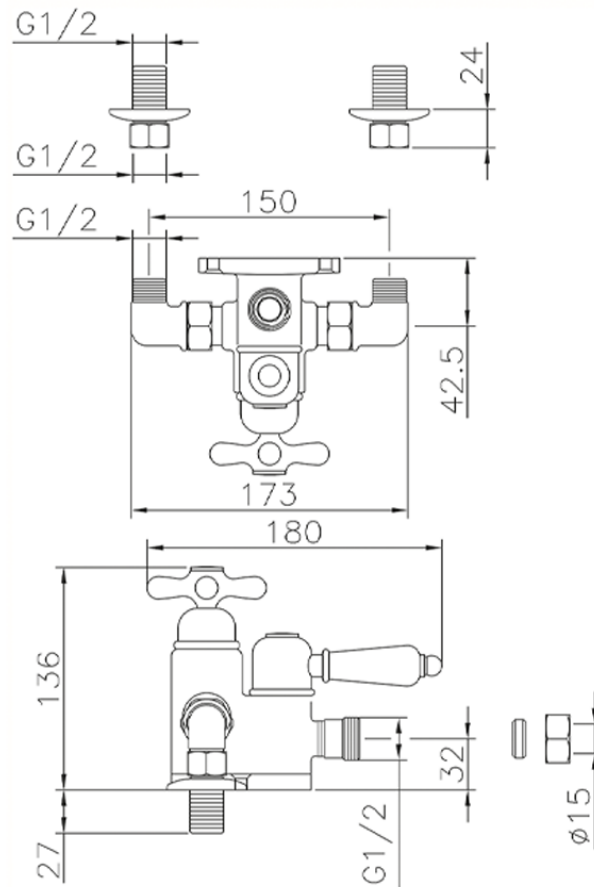

Thermostatic shower mixer CROISSETTE\_150.CS01H.

150.CS01H.

<https://en.huberitalia.com/thermostatic-shower-mixer-croisette-150-cs01h>

2026-04-06