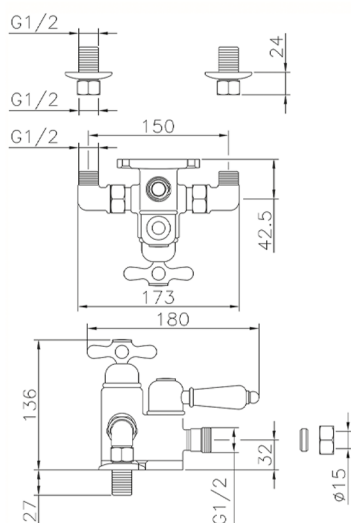

## Thermostatic shower mixer CROISETTE\_150.CS01H.

MODEL **150.CS01H.**

Thermostatic shower mixer, without shower set, 1/2" M Flexible Connection

### CHARACTERISTICS

Cartridge Spare Parts **24.04A.PP**

**8x20 Plus P Thermostatic Valve**