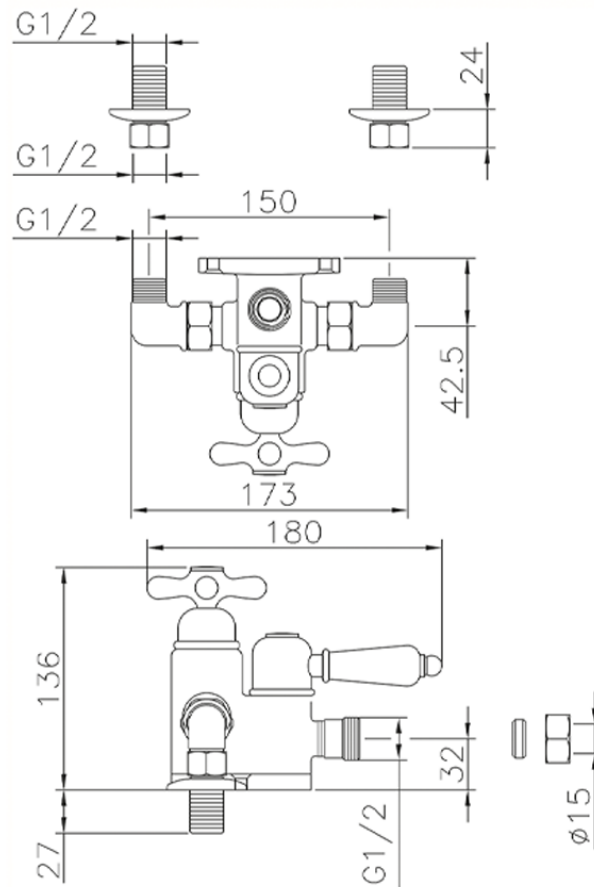

Thermostatic shower mixer CROISSETTE_150.CS01H.

150.CS01H.

<https://en.huberitalia.com/thermostatic-shower-mixer-croisette-150-cs01h>

2026-04-08