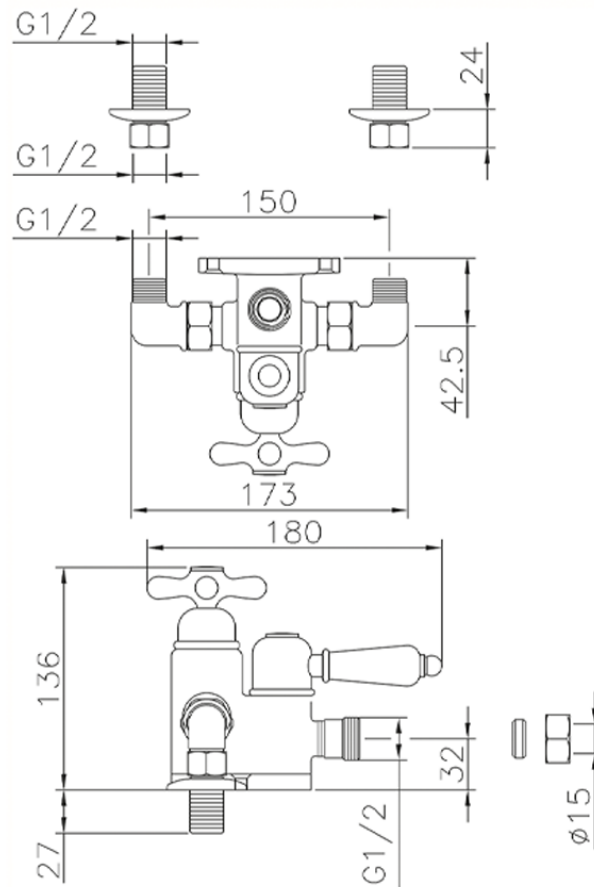

Thermostatic shower mixer CROISSETTE\_150.CS01H.

150.CS01H.

<https://en.huberitalia.com/thermostatic-shower-mixer-croisette-150-cs01h>

2026-02-24