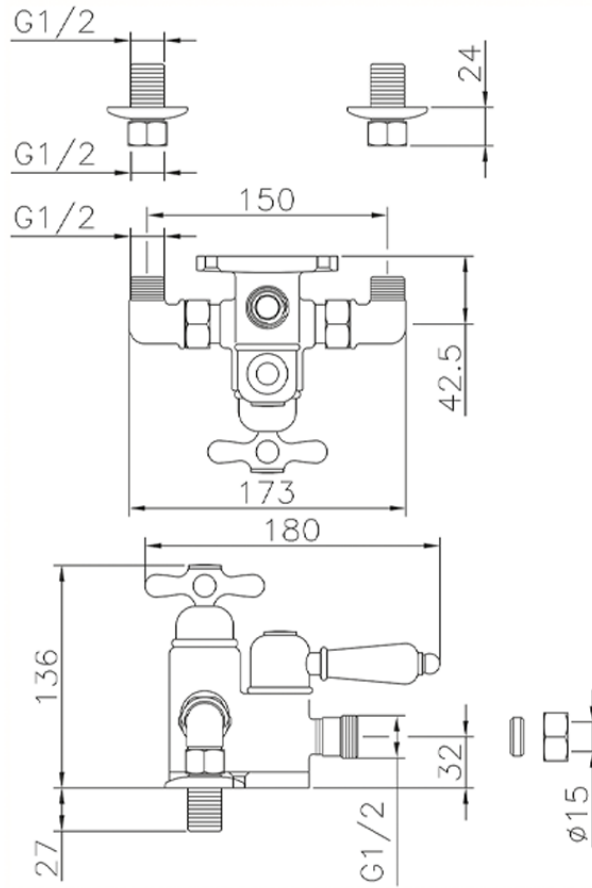

Thermostatic shower mixer CROISSETTE_150.CS01H.

150.CS01H.

<https://en.huberitalia.com/thermostatic-shower-mixer-croisette-150-cs01h>

2026-05-15