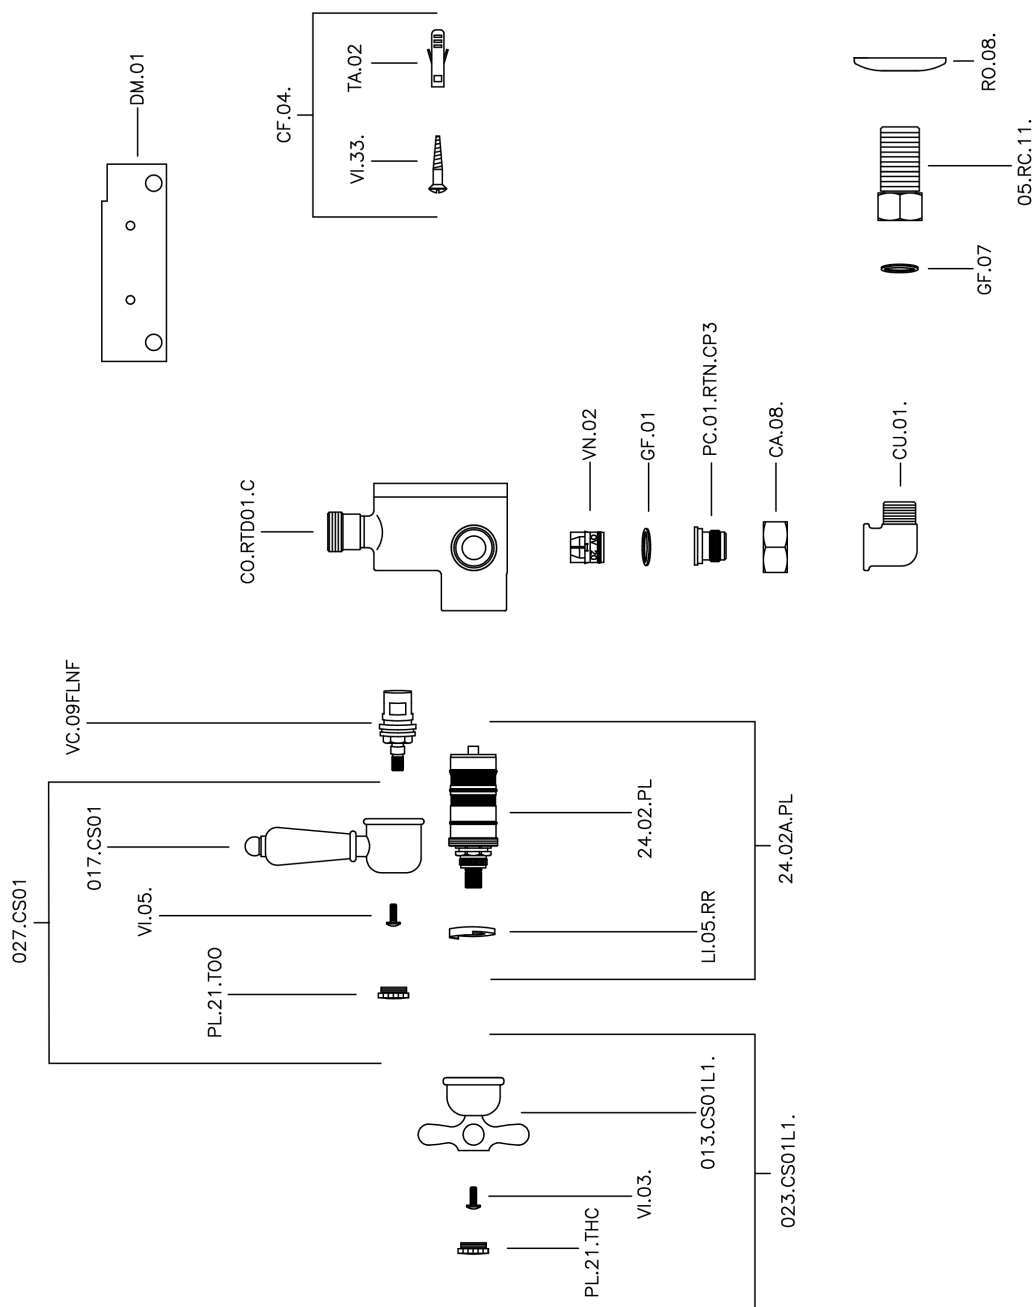

## Thermostatic shower mixer CROISSETTE\_150.CS01H.

150.CS01H.

<https://en.huberitalia.com/thermostatic-shower-mixer-croisette-150-cs01h>

2026-04-05