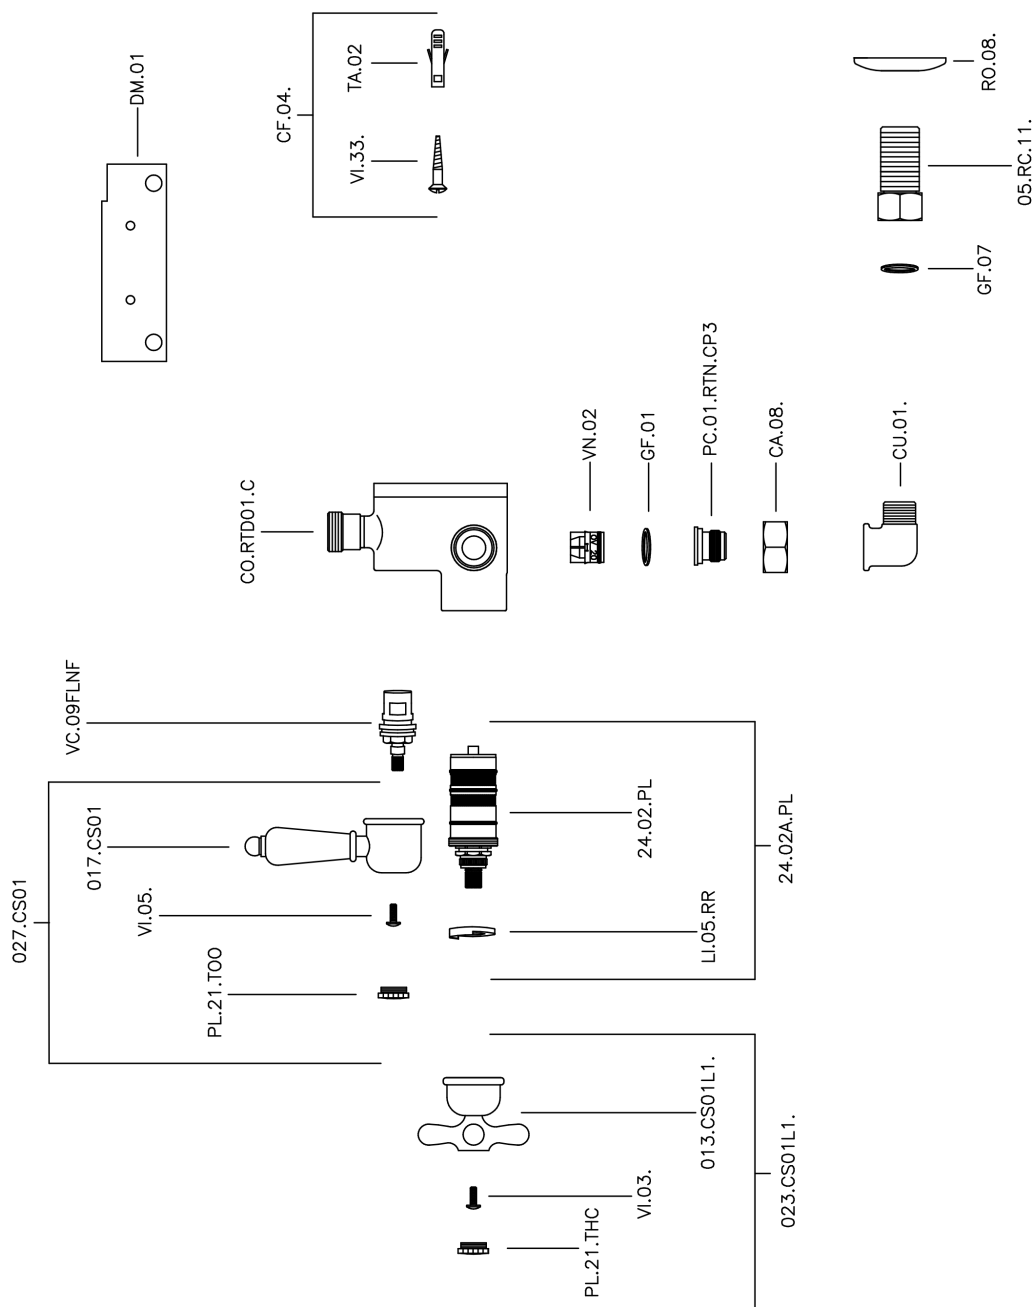

Thermostatic shower mixer CROISSETTE_150.CS01H.

MODEL **150.CS01H.**

Thermostatic shower mixer, without shower set, 1/2" M Flexible Connection

AVAILABLE FINISHINGS

-  **AG** AG Antique Gold
-  **BA** BA Old Bronze
-  **CR** CR Chrome
-  **2W** 2W Brushed Gold

CHARACTERISTICS

Cartridge Spare Parts **24.04A.PP**

8x20 Plus P Thermostatic Valve

Thermostatic

The Huber thermostatic is your personal water manager, helping you to handle, control and save water and energy.

Thermostatic shower mixer CROISSETTE_150.CS01H.

150.CS01H.

<https://en.huberitalia.com/thermostatic-shower-mixer-croisette-150-cs01h>

2026-05-15