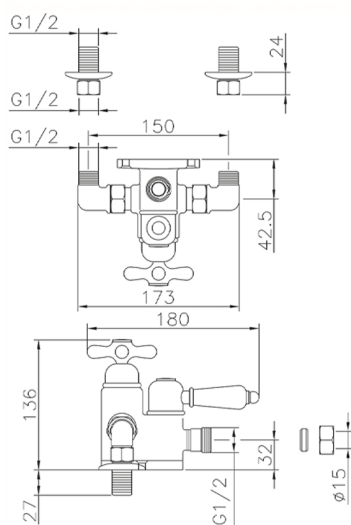

Thermostatic shower mixer CROISSETTE_150.CS01H.

MODEL **150.CS01H.**

Thermostatic shower mixer, without shower set, 1/2" M Flexible Connection

AVAILABLE FINISHINGS

-  **AG** AG Antique Gold
-  **BA** BA Old Bronze
-  **CR** CR Chrome
-  **2W** 2W Brushed Gold

CHARACTERISTICS

Cartridge Spare Parts **24.04A.PP**

8x20 Plus P Thermostatic Valve

Thermostatic

The Huber thermostatic is your personal water manager, helping you to handle, control and save water and energy.

Thermostatic shower mixer CROISSETTE_150.CS01H.

150.CS01H.

<https://en.huberitalia.com/thermostatic-shower-mixer-croisette-150-cs01h>

2026-05-15