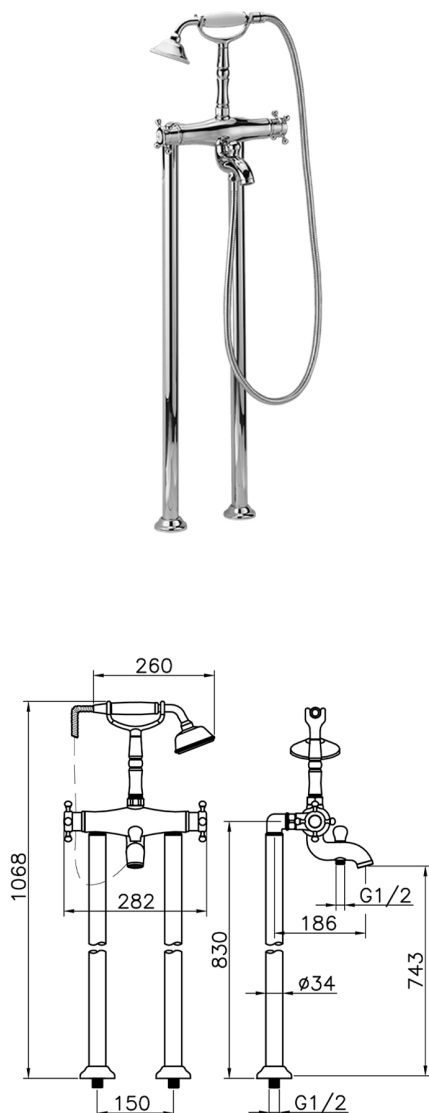

## Thermostatic floor-mounted bath mixer VICTORIAN\_VTT39010

MODEL **VTT39010**

Thermostatic floor-mounted bath mixer, handshower bracket, 78 mm Brass Classic One spray Handshower, 150 cm Brass flexible hose

### AVAILABLE FINISHINGS

-  **21** 21 Chrome
-  **27** 27 Old Bronze
-  **2A** 2A Satin Brushed Nickel
-  **2G** 2G Antique Gold
-  **2W** 2W Brushed Gold

### CHARACTERISTICS

Cartridge Spare Parts **24.04A.PP**  
**8x20 Plus P Thermostatic Valve**

## Thermostatic floor-mounted bath mixer VICTORIAN\_VTT39010

VTT39010

<https://en.huberitalia.com/thermostatic-floor-mounted-bath-mixer-victorian-vtt39010>

2026-04-08