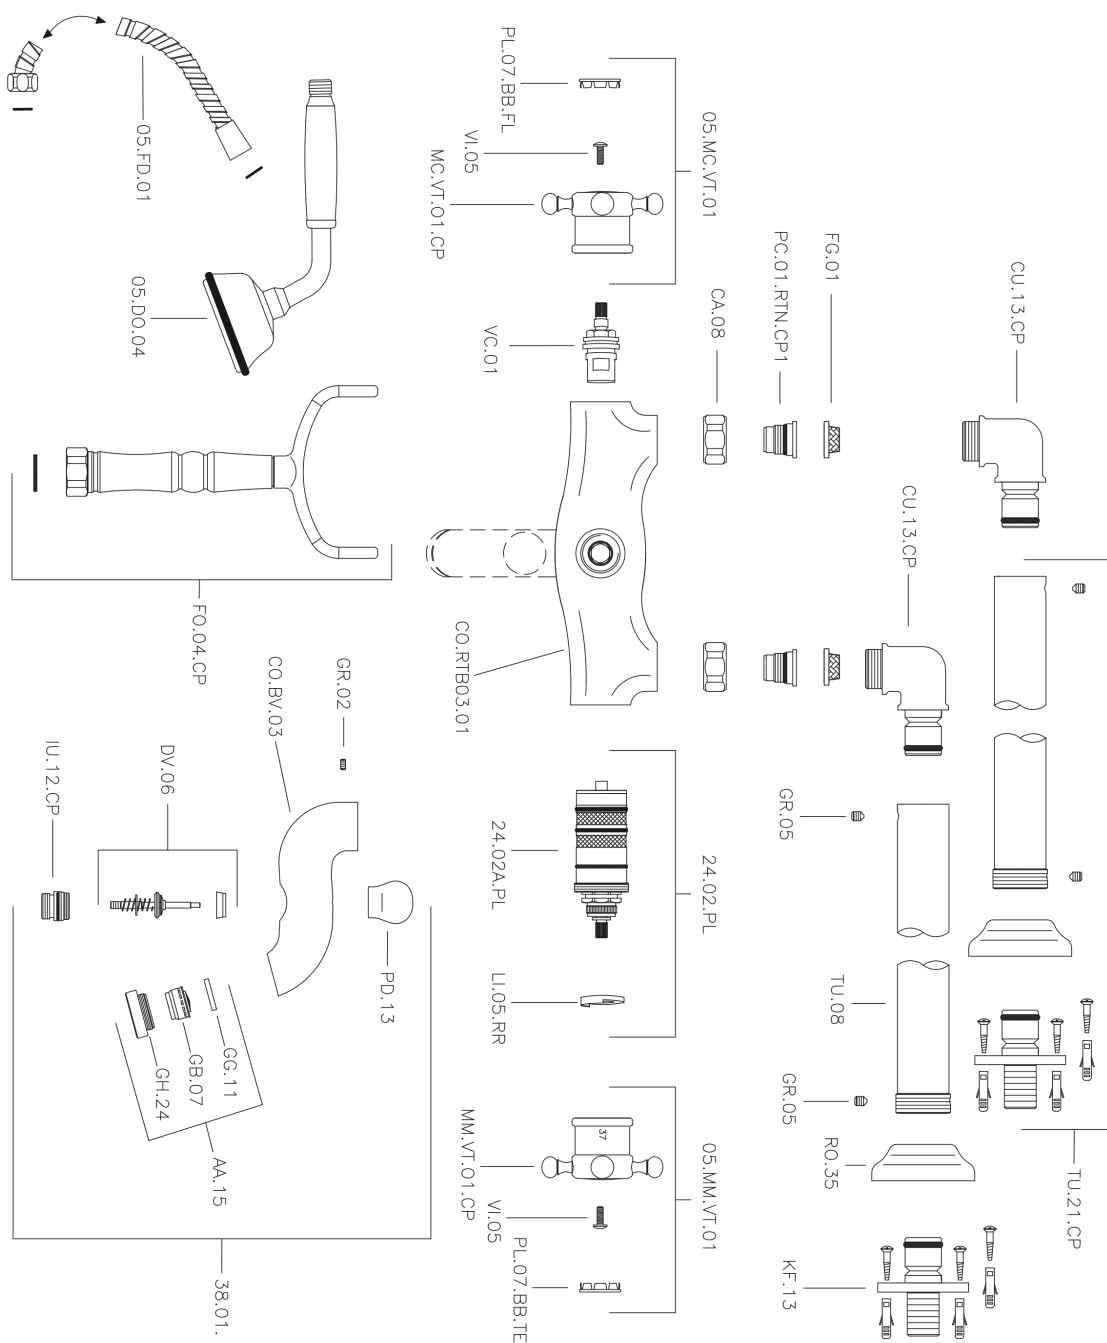

## Thermostatic floor-mounted bath mixer VICTORIAN\_VTT39010

MODEL **VTT39010**

Thermostatic floor-mounted bath mixer, handshower bracket, 78 mm Brass Classic One spray Handshower, 150 cm Brass flexible hose

### CHARACTERISTICS

Cartridge Spare Parts **24.04A.PP**  
**8x20 Plus P Thermostatic Valve**

## Thermostatic floor-mounted bath mixer VICTORIAN\_VTT39010

VTT39010

<https://en.huberitalia.com/thermostatic-floor-mounted-bath-mixer-victorian-vtt39010>

2026-04-08