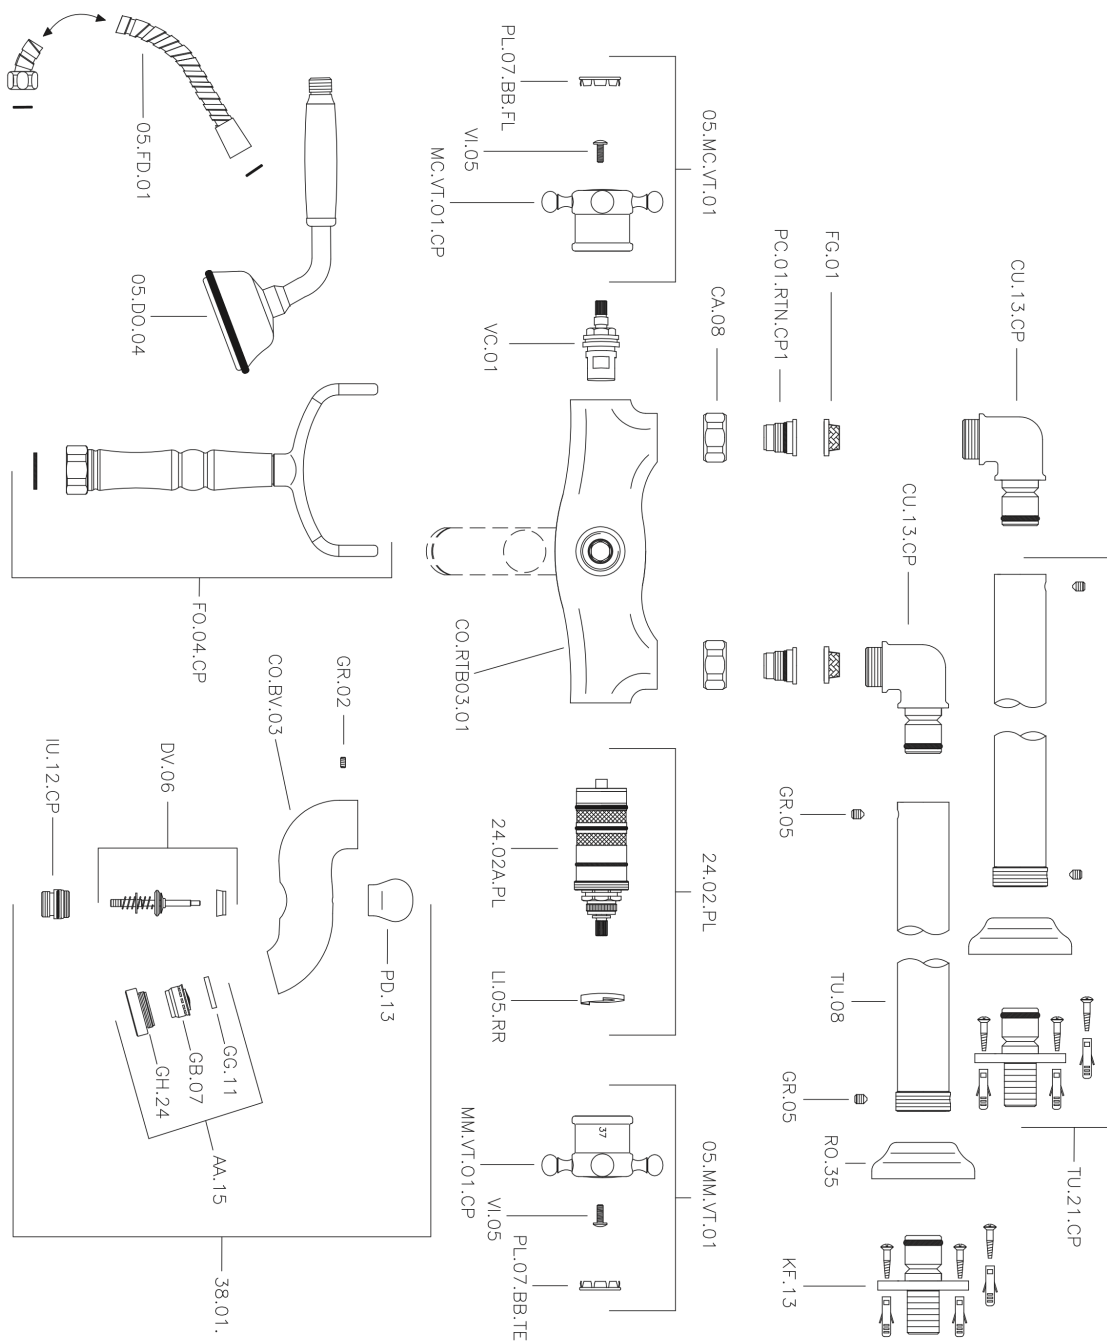

## Thermostatic floor-mounted bath mixer VICTORIAN\_VTT39010

MODEL **VTT39010**

Thermostatic floor-mounted bath mixer, handshower bracket, 78 mm Brass Classic One spray Handshower, 150 cm Brass flexible hose

### CHARACTERISTICS

Cartridge Spare Parts **24.04A.PP**  
**8x20 Plus P Thermostatic Valve**

## Thermostatic floor-mounted bath mixer VICTORIAN\_VTT39010

VTT39010

<https://en.huberitalia.com/thermostatic-floor-mounted-bath-mixer-victorian-vtt39010>

2026-06-06