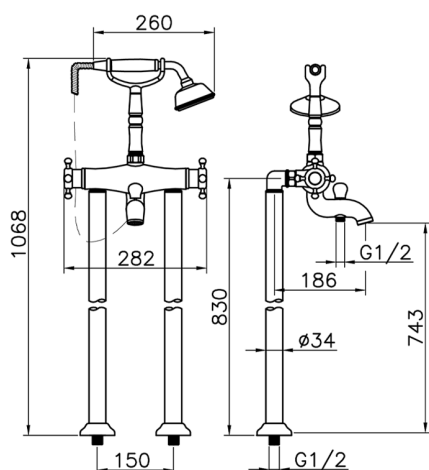

## Thermostatic floor-mounted bath mixer VICTORIAN\_VTT39010

MODEL **VTT39010**

Thermostatic floor-mounted bath mixer, handshower bracket, 78 mm Brass Classic One spray Handshower, 150 cm Brass flexible hose

### CHARACTERISTICS

Cartridge Spare Parts **24.04A.PP**  
**8x20 Plus P Thermostatic Valve**

## Thermostatic floor-mounted bath mixer VICTORIAN\_VTT39010

VTT39010

<https://en.huberitalia.com/thermostatic-floor-mounted-bath-mixer-victorian-vtt39010>

2026-06-06