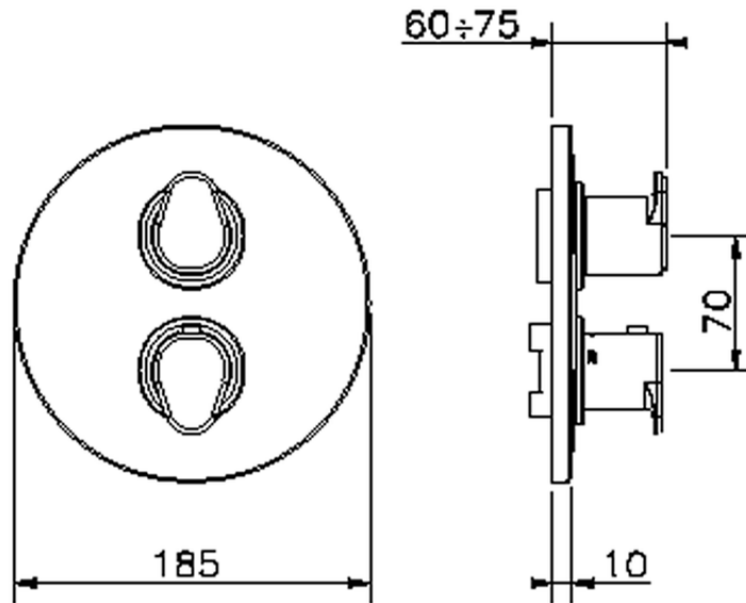

## Exposed part for con.thermo.shower valve, 2-outlet THERMO\_H3018100

H3018100

<https://en.huberitalia.com/exposed-part-for-con-thermo-shower-valve-2-outlet-thermo-h3018100>

## Piastra/Plate/Plaque/Platte/Placa

2-3mm: XX 25-40 YY 76-91

10 mm: XX 16-31 YY 65-80

ZB018101

<https://en.huberitalia.com/2-outlet-concealed-thermostatic-shower-valve-concealed-zb018101>

2024-12-22