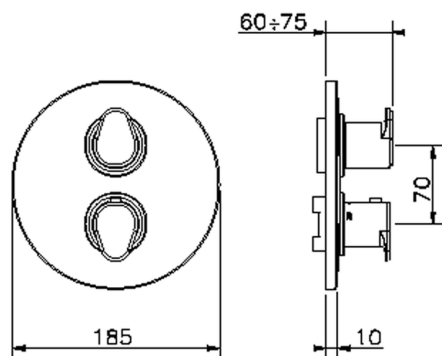

CHARACTERISTICS

Installation **Concealed**
Required concealed parts **ZB018101**

Thermostatic

The Huber thermostatic is your personal water manager, helping you to handle, control and save water and energy.