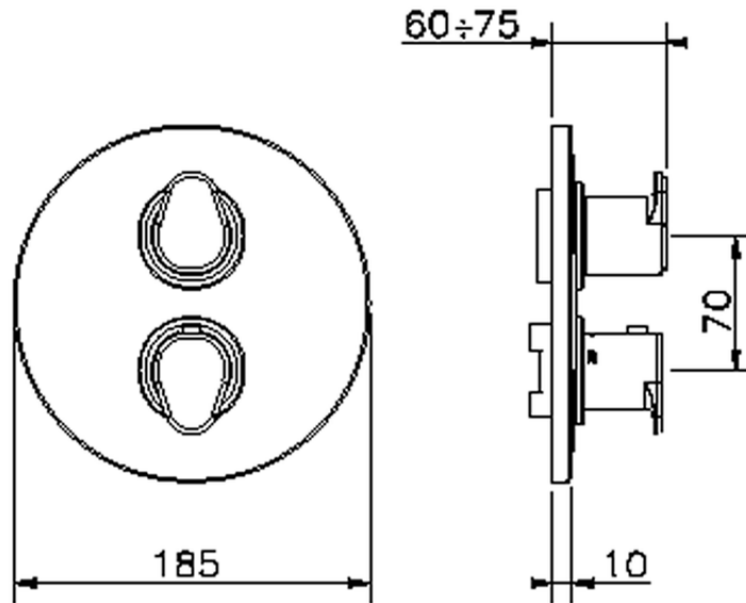

Exposed part for con.thermo.shower valve, 2-outlet THERMO_H3018100

H3018100

<https://en.huberitalia.com/exposed-part-for-con-thermo-shower-valve-2-outlet-thermo-h3018100>

Piastra/Plate/Plaque/Platte/Placa

2-3mm: XX 25-40 YY 76-91

10 mm: XX 16-31 YY 65-80

ZB018101

<https://en.huberitalia.com/2-outlet-concealed-thermostatic-shower-valve-concealed-zb018101>

2024-12-22