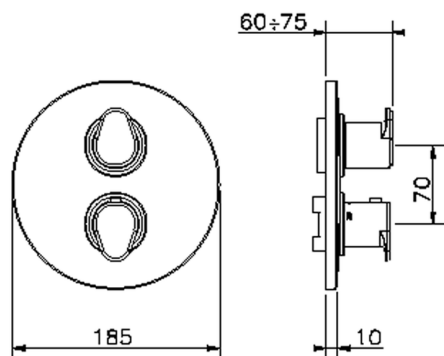

Exposed part for con.thermo.shower valve, 2-outlet THERMO_H3018100

MODEL **H3018100**

Exposed part for 2-outlet thermostatic mixer, with 2-outlet diverter, without concealed part, for item ZB018101

AVAILABLE FINISHINGS

- **21** 21 Chrome
- **2F** 2F Brushed Nickel
- **40** 40 Matt Black

CHARACTERISTICS

Installation **Concealed**
Required concealed parts **ZB018101**

Thermostatic

The Huber thermostatic is your personal water manager, helping you to handle, control and save water and energy.