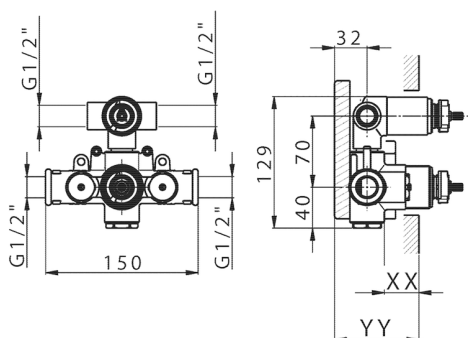

2-outlet Concealed thermostatic shower valve CONCEALED_ZB018101

MODEL **ZB018101**

2-outlet Concealed thermostatic mixer, with 2-outlet diverter, without trim kit

AVAILABLE FINISHINGS

CHARACTERISTICS

Installation	Concealed
Cartridge Spare Parts	24.04A.PP
8x20 Plus P Thermostatic Valve	
Concealed	1

Piastra/Plate/Plaque/Platte/Placa

2-3mm: XX 25-40 YY 76-91

10 mm: XX 16-31 YY 65-80

DeviaStop

The Huber Devia Stop technology allows to adjust the water flow and to direct it to the selected output point (overhead soaker, hand shower, etc).