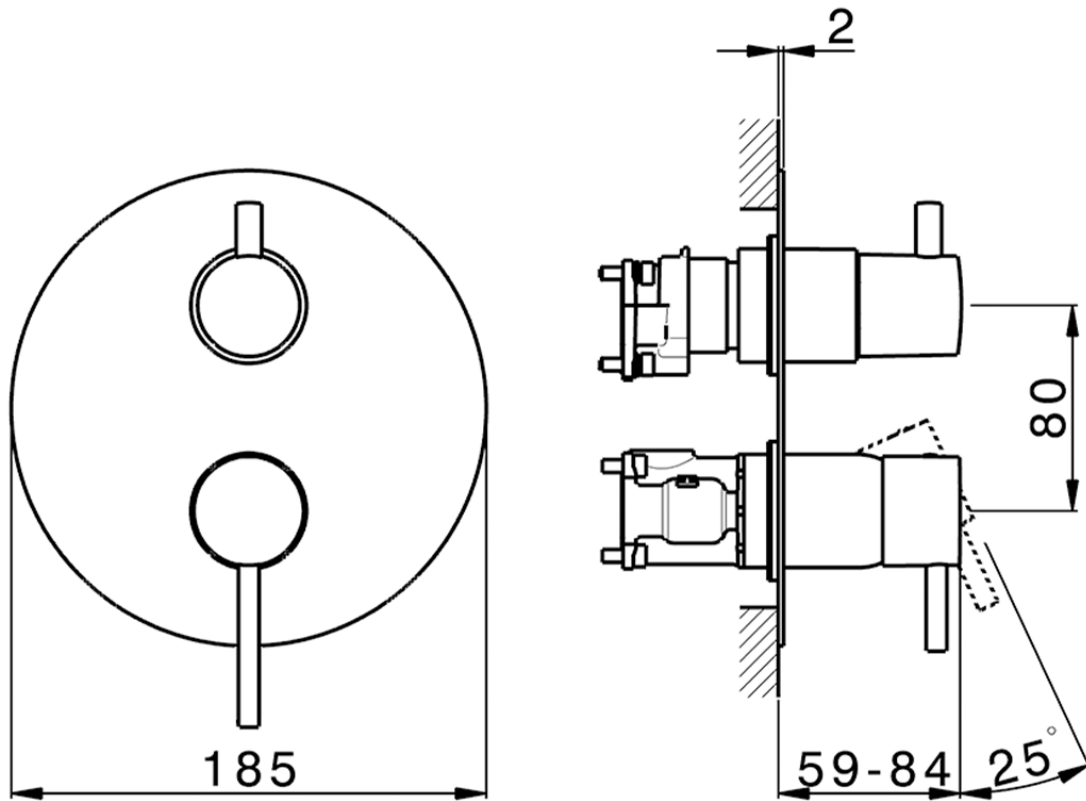

Exposed part for Single Lever One Box Valve ONE BOX_MT0BM030

MT0BM030

<https://en.huberitalia.com/exposed-part-for-single-lever-one-box-valve-one-box-mt0bm030>

ZB00B031

<https://en.huberitalia.com/one-box-universal-concealed-part-one-box-zb00b031>