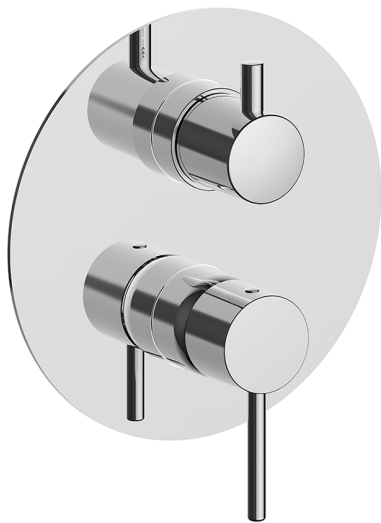

## Exposed part for Single Lever One Box Valve ONE BOX\_MT0BM030

MODEL **MT0BM030**

Exposed part for Single Lever One Box Valve, with 2-3 outlet diverter, Minimum depth of installation: 67 mm, without concealed part, for items ZB00B030-ZB00B031

### CHARACTERISTICS

Cartridge Spare Parts **ZZ97179000**  
 Installation **Concealed**  
 Required concealed parts **ZB00B031**  
**ZB00B030**

## One Box Universal Concealed Part ONE BOX\_ZB00B031

MODEL **ZB00B031**

One Box Universal Concealed Part, for 1 or 2 or 3 outlet thermostatic or single lever, without trim kit, with noise reducers, with sealing gasket