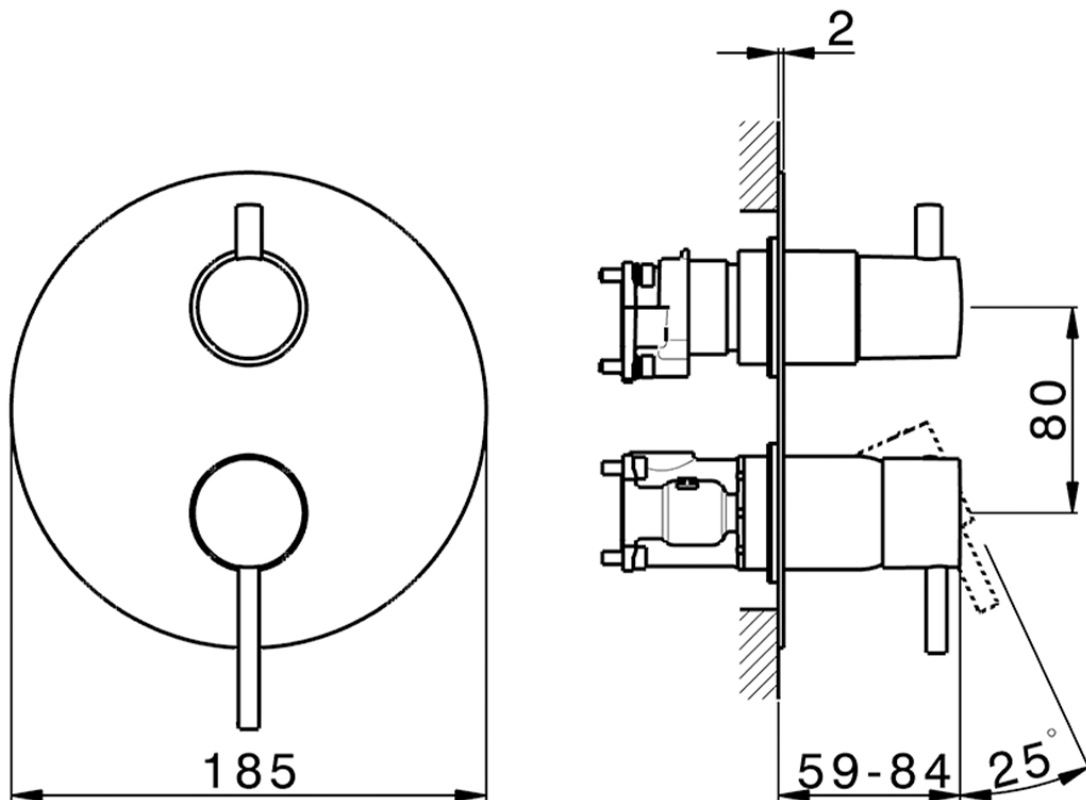

Exposed part for Single Lever One Box Valve ONE BOX_MT0BM030

MT0BM030

<https://en.huberitalia.com/exposed-part-for-single-lever-one-box-valve-one-box-mt0bm030>

ZB00B031

<https://en.huberitalia.com/one-box-universal-concealed-part-one-box-zb00b031>