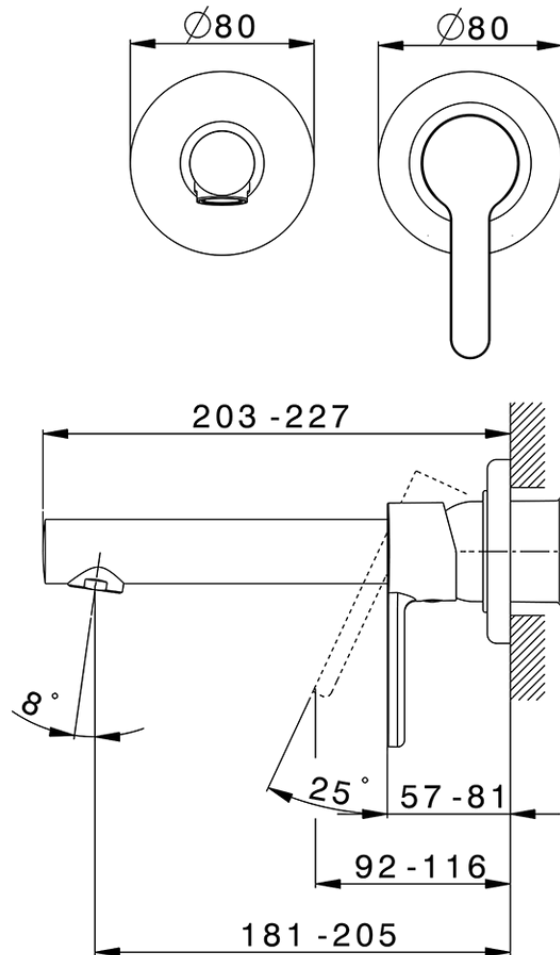

Exposed part for single lever washbasin valve H2_H2005511

H2005511

<https://en.huberitalia.com/exposed-part-for-single-lever-washbasin-valve-h2-h2005511>

Piastra/Plate/Plaque/Platte/Placa

2-3mm: XX 56-76

10mm: XX 48-68