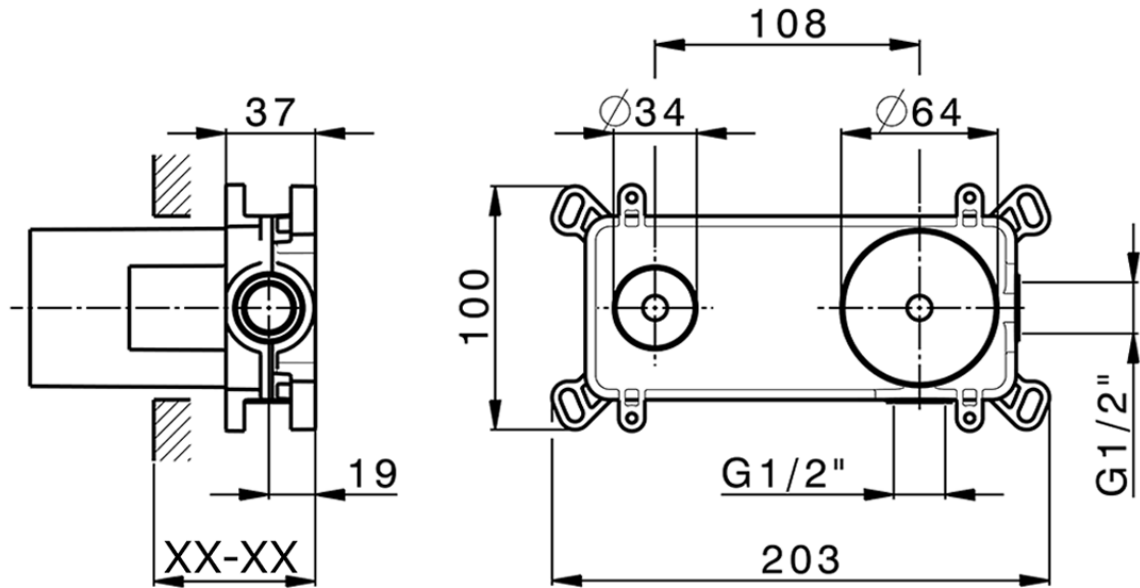

Exposed part for single lever washbasin valve H2_H2005511

H2005511

<https://en.huberitalia.com/exposed-part-for-single-lever-washbasin-valve-h2-h2005511>

Piastra/Plate/Plaque/Platte/Placa

2-3mm: XX 56-76

10mm: XX 48-68