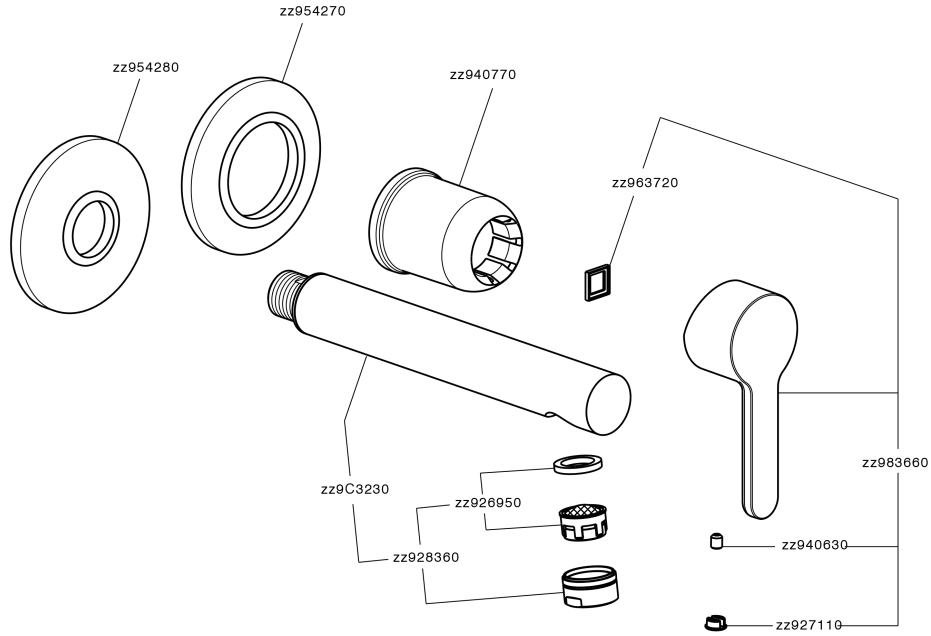

## Exposed part for single lever washbasin valve H2\_H2005511

H2005511

<https://en.huberitalia.com/exposed-part-for-single-lever-washbasin-valve-h2-h2005511>

## Concealed single lever washbasin mixer Easy-Box CONCEALED\_ZB002450

ZB002450

<https://en.huberitalia.com/concealed-single-lever-washbasin-mixer-easy-box-concealed-zb002450>

2026-04-28