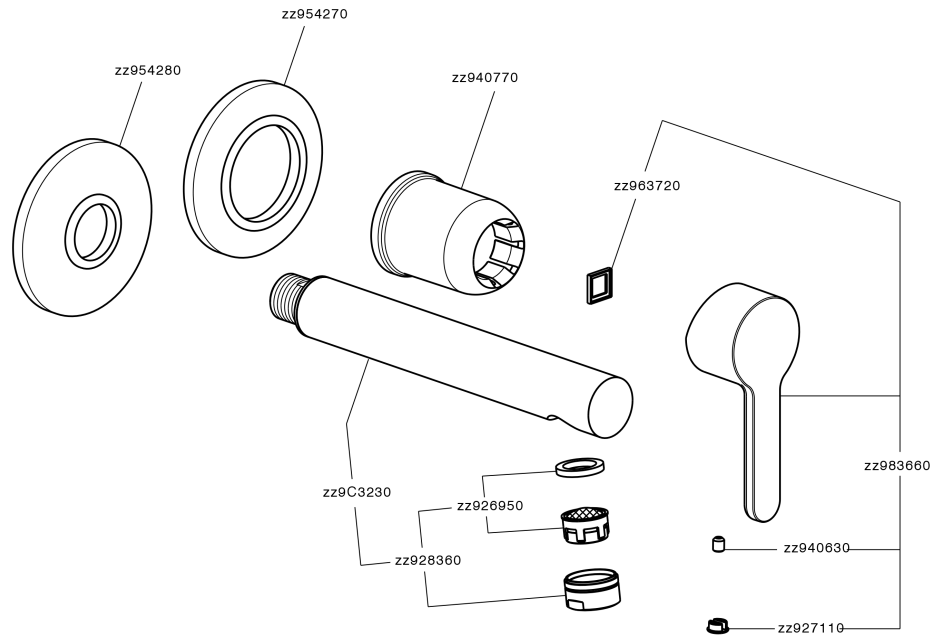

## Exposed part for single lever washbasin valve H2\_H2005511

H2005511

<https://en.huberitalia.com/exposed-part-for-single-lever-washbasin-valve-h2-h2005511>

## Concealed single lever washbasin mixer Easy-Box CONCEALED\_ZB002450

ZB002450

<https://en.huberitalia.com/concealed-single-lever-washbasin-mixer-easy-box-concealed-zb002450>

2026-05-19