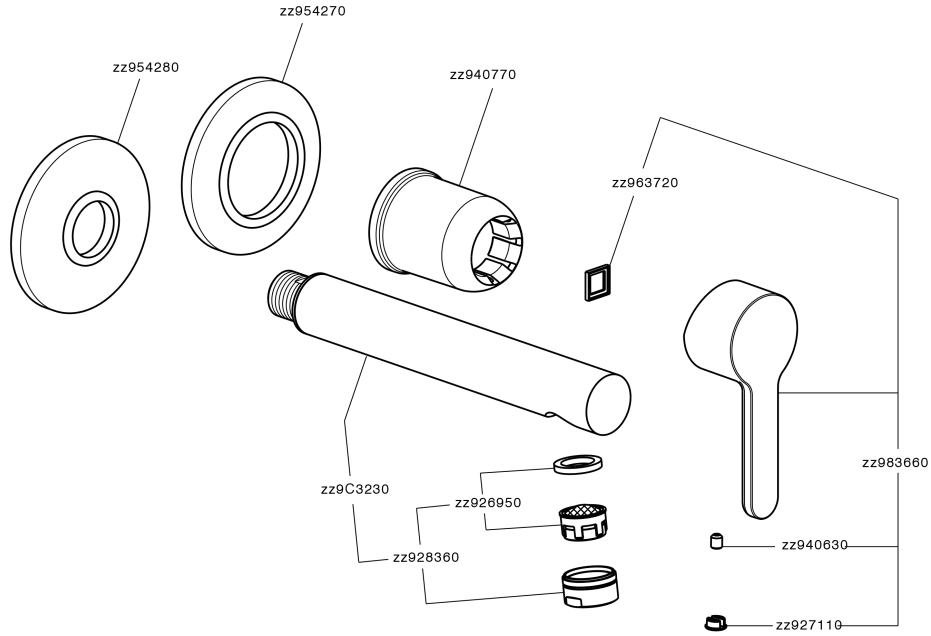

Exposed part for single lever washbasin valve H2_H2005511

H2005511

<https://en.huberitalia.com/exposed-part-for-single-lever-washbasin-valve-h2-h2005511>

Concealed single lever washbasin mixer Easy-Box CONCEALED_ZB002450

ZB002450

<https://en.huberitalia.com/concealed-single-lever-washbasin-mixer-easy-box-concealed-zb002450>

2026-06-30