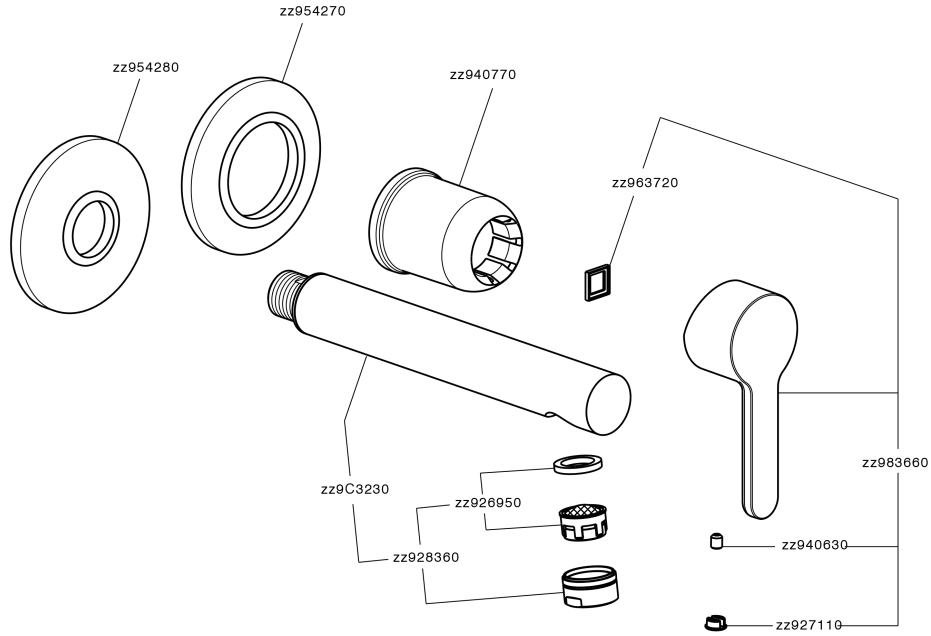

Exposed part for single lever washbasin valve H2_H2005511

H2005511

<https://en.huberitalia.com/exposed-part-for-single-lever-washbasin-valve-h2-h2005511>

Concealed single lever washbasin mixer Easy-Box CONCEALED_ZB002450

ZB002450

<https://en.huberitalia.com/concealed-single-lever-washbasin-mixer-easy-box-concealed-zb002450>

2026-04-05