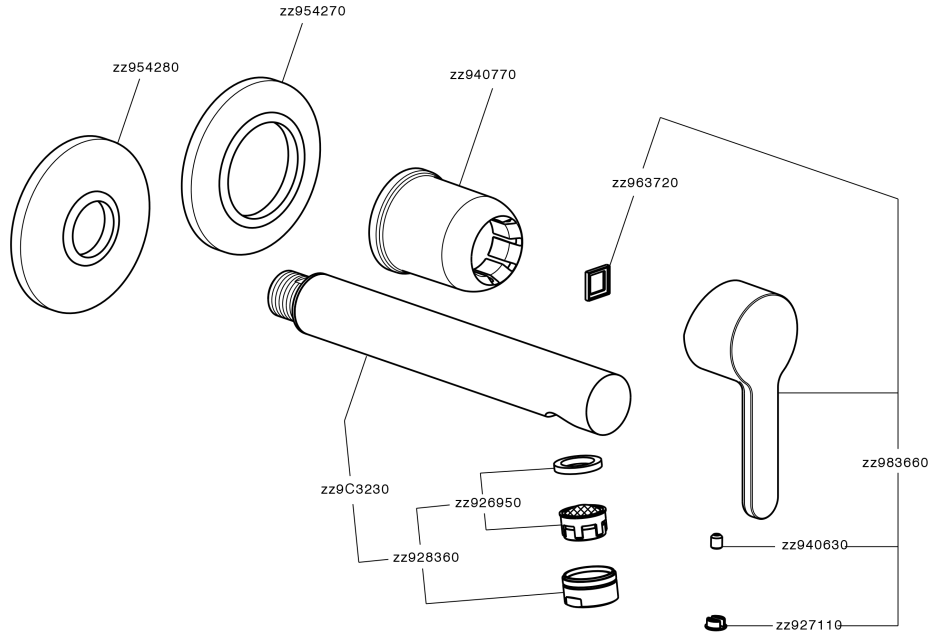

Exposed part for single lever washbasin valve H2_H2005511

H2005511

<https://en.huberitalia.com/exposed-part-for-single-lever-washbasin-valve-h2-h2005511>