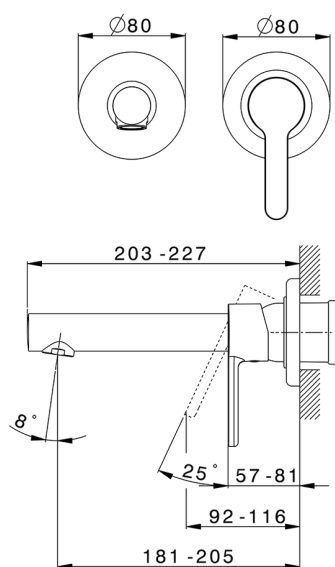

## Exposed part for single lever washbasin valve H2\_H2005511

MODEL **H2005511**

Exposed part for single lever washbasin valve, without concealed part, spout L.200 mm, for item Easy-Box ZB002450 and art. ZB025510

## Exposed part for single lever washbasin valve H2\_H2005511

H2005511

<https://en.huberitalia.com/exposed-part-for-single-lever-washbasin-valve-h2-h2005511>

## Concealed single lever washbasin mixer Easy-Box CONCEALED\_ZB002450

MODEL **ZB002450**

Concealed single lever washbasin mixer  
Easy-Box, with protection guard box, without trim kit

AVAILABLE FINISHINGS

CHARACTERISTICS

Installation	<b>Concealed</b>
Cartridge Spare Parts	<b>ZZ95409000</b>
<b>35 mm Cartridge</b>	
Concealed	<b>1</b>

Piastra/Plate/Plaque/Platte/Placa

2-3mm: XX 56-76

10mm: XX 48-68