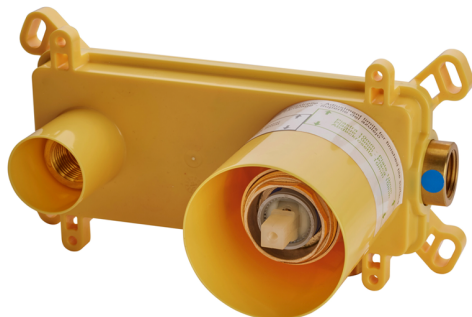

## Exposed part for single lever washbasin valve H2\_H2005511

MODEL **H2005511**

Exposed part for single lever washbasin valve, without concealed part, spout L.200 mm, for item Easy-Box ZB002450 and art. ZB025510

## Concealed single lever washbasin mixer Easy-Box CONCEALED\_ZB002450

MODEL **ZB002450**

Concealed single lever washbasin mixer  
Easy-Box, with protection guard box, without trim kit

AVAILABLE FINISHINGS

CHARACTERISTICS

Installation	<b>Concealed</b>
Cartridge Spare Parts	<b>ZZ95409000</b>
<b>35 mm Cartridge</b>	
Concealed	<b>1</b>

Piastra/Plate/Plaque/Platte/Placa

2-3mm: XX 56-76

10mm: XX 48-68

### DeviaStop

The Huber Devia Stop technology allows to adjust the water flow and to direct it to the selected output point (overhead soaker, hand shower, etc).

2026-05-19