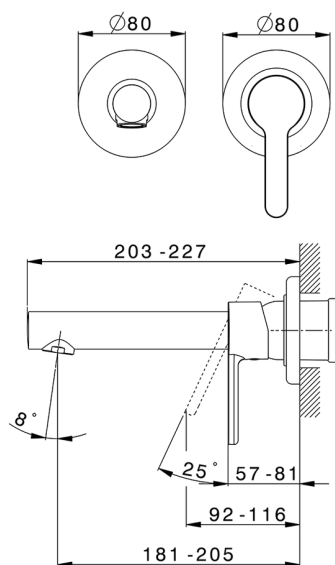

## Exposed part for single lever washbasin valve H2\_H2005511

MODEL **H2005511**

Exposed part for single lever washbasin valve, without concealed part, spout L.200 mm, for item Easy-Box ZB002450 and art. ZB025510

## Exposed part for single lever washbasin valve H2\_H2005511

H2005511

<https://en.huberitalia.com/exposed-part-for-single-lever-washbasin-valve-h2-h2005511>

## Concealed single lever washbasin mixer Easy-Box CONCEALED\_ZB002450

MODEL **ZB002450**

Concealed single lever washbasin mixer  
Easy-Box, with protection guard box, without trim kit

AVAILABLE FINISHINGS

CHARACTERISTICS

Installation	<b>Concealed</b>
Cartridge Spare Parts	<b>ZZ95409000</b>
<b>35 mm Cartridge</b>	
Concealed	<b>1</b>

Piastra/Plate/Plaque/Platte/Placa

2-3mm: XX 56-76

10mm: XX 48-68