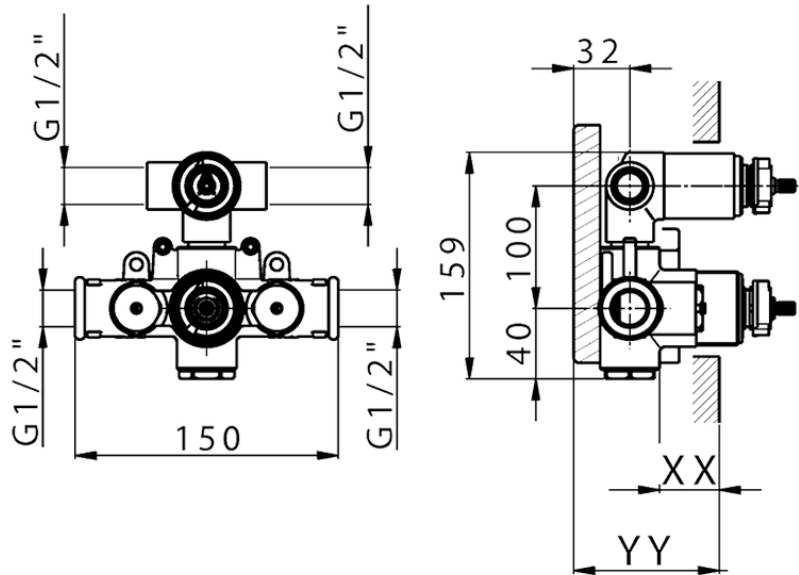

## Concealed thermostatic shower mixer, 2-outlet CONCEALED\_ZB019100

Piastra/Plate/Plaque/Platte/Placa

2-3mm: XX 25-40 YY 76-91

10mm: XX 21-34 YY 70-83