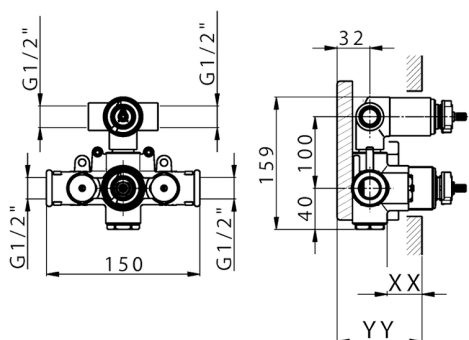

Concealed thermostatic shower mixer, 2-outlet CONCEALED_ZB019100

MODEL **ZB019100**

Concealed thermostatic shower mixer, 2-outlet, with 1/2" 2-outlet deviatstop cartridge, without trim kit

AVAILABLE FINISHINGS

CHARACTERISTICS

Installation	Concealed
Cartridge Spare Parts	24.04A.PP
8x20 Plus P Thermostatic Valve	
Concealed	1

Piastra/Plate/Plaque/Platte/Placa
 2-3mm: XX 25-40 YY 76-91
 10mm: XX 21-34 YY 70-83

Thermostatic