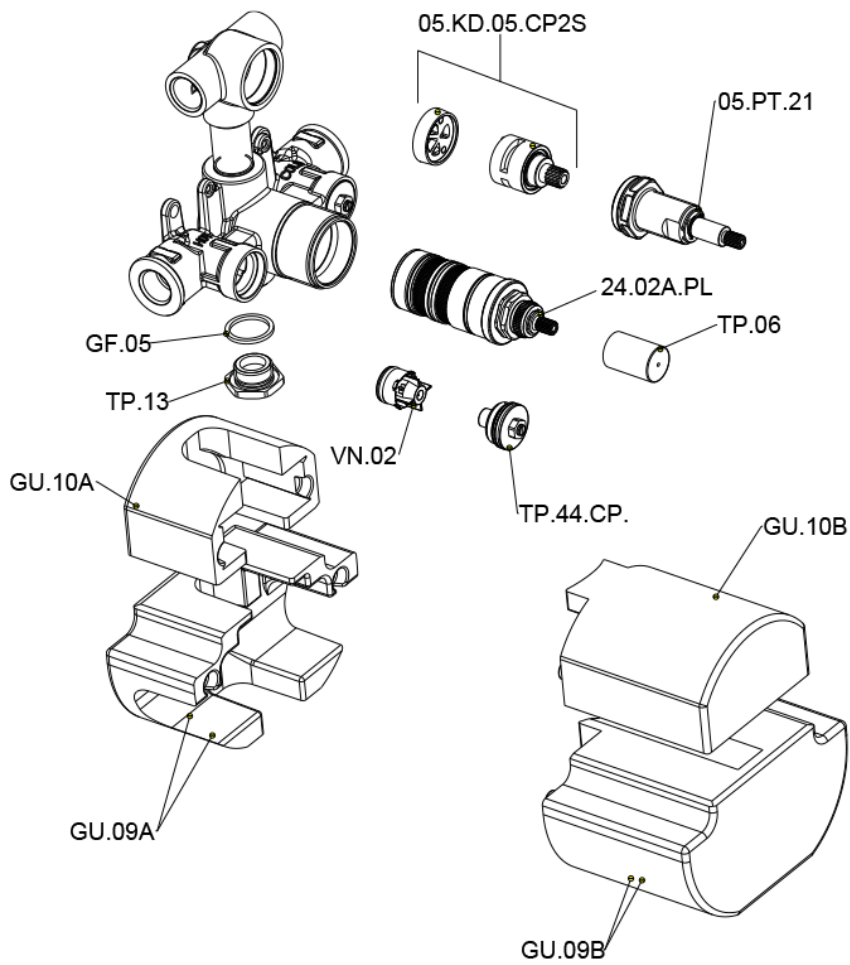

Concealed thermostatic shower mixer, 2-outlet CONCEALED_ZB019100

MODEL **ZB019100**

Concealed thermostatic shower mixer, 2-outlet, with 1/2" 2-outlet deviatstop cartridge, without trim kit

AVAILABLE FINISHINGS

CHARACTERISTICS

Installation	Concealed
Cartridge Spare Parts	24.04A.PP
8x20 Plus P Thermostatic Valve	
Concealed	1

Piastra/Plate/Plaque/Platte/Placa
 2-3mm: XX 25-40 YY 76-91
 10mm: XX 21-34 YY 70-83

Thermostatic

The Huber thermostatic is your personal water manager, helping you to handle, control and save water and energy.

Concealed thermostatic shower mixer, 2-outlet CONCEALED_ZB019100

ZB019100

<https://en.huberitalia.com/concealed-thermostatic-shower-mixer-2-outlet-concealed-zb019100>