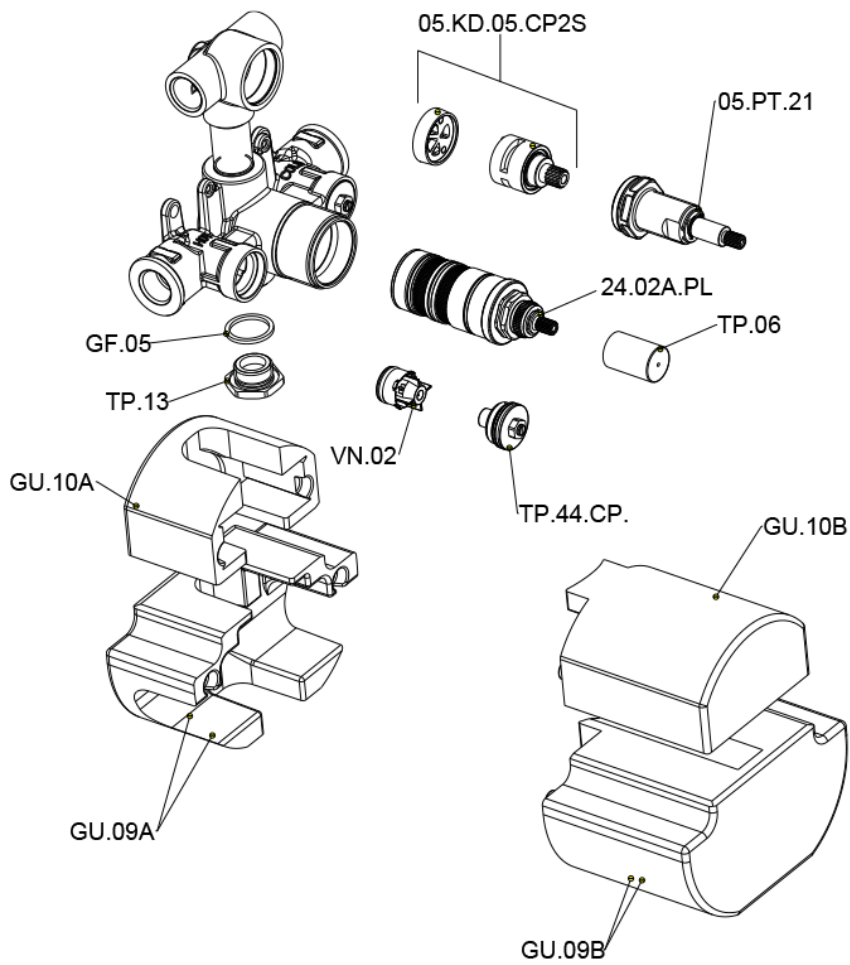

Concealed thermostatic shower mixer, 2-outlet CONCEALED_ZB019100

MODEL **ZB019100**

Concealed thermostatic shower mixer, 2-outlet, with 1/2" 2-outlet deviatstop cartridge, without trim kit

AVAILABLE FINISHINGS

CHARACTERISTICS

Installation **Concealed**

Cartridge Spare Parts **24.04A.PP**

8x20 Plus P Thermostatic Valve

Concealed **1**

Piastra/Plate/Plaque/Platte/Placa

2-3mm: XX 25-40 YY 76-91

10mm: XX 21-34 YY 70-83

Thermostatic

The Huber thermostatic is your personal water manager, helping you to handle, control and save water and energy.

Concealed thermostatic shower mixer, 2-outlet CONCEALED_ZB019100

ZB019100

<https://en.huberitalia.com/concealed-thermostatic-shower-mixer-2-outlet-concealed-zb019100>