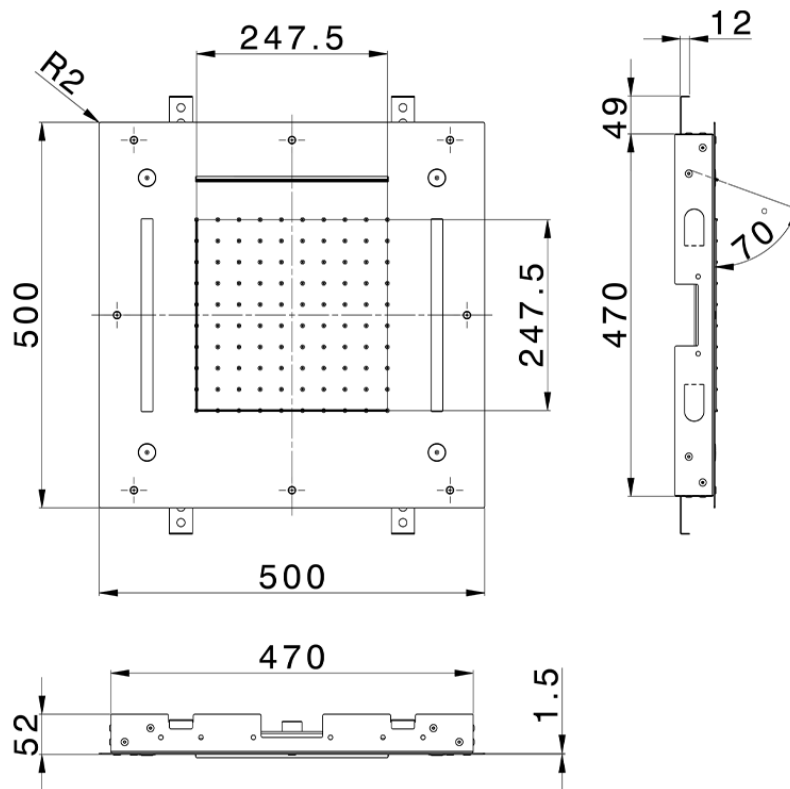

500x500 mm Chromotherapy Ceiling showerhead ZEN\_ZS1C0085

ZS1C0085

<https://en.huberitalia.com/500x500-mm-chromotherapy-ceiling-showerhead-zen-zs1c0085>

2024-11-15