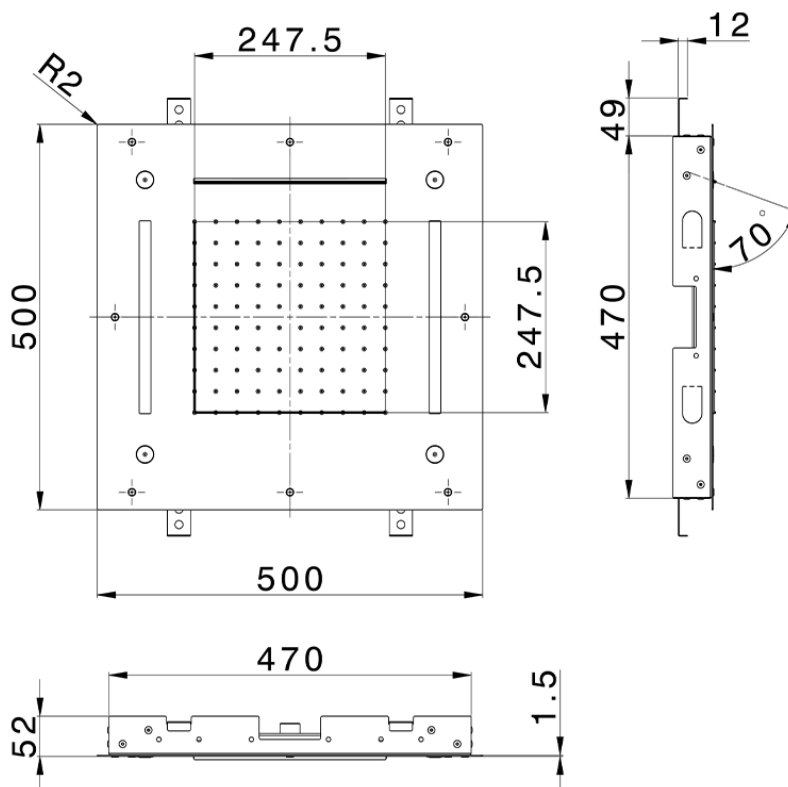

500x500 mm Chromotherapy Ceiling showerhead ZEN\_ZS1C0085

ZS1C0085

<https://en.huberitalia.com/500x500-mm-chromotherapy-ceiling-showerhead-zen-zs1c0085>

2024-11-15