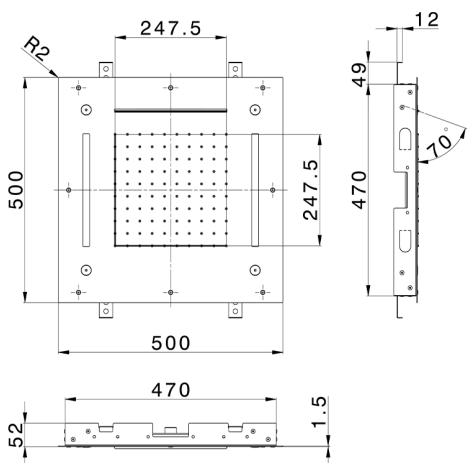

500x500 mm Chromotherapy Ceiling showerhead ZEN_ZS1C0085

MODEL **ZS1C0085**

500x500 mm Chromotherapy Ceiling showerhead, rain, spaying functions, waterfall, chromotherapy functions, built-in control included, Stainless Steel AISI 304

AVAILABLE FINISHINGS

- **40** 40 Matt Black
- **4Q** 4Q Matt White
- **5G** 5G Rose Gold
- **D1** D1 Brushed Inox
- **D2** D2 Polished Inox

CHARACTERISTICS

2024-11-15