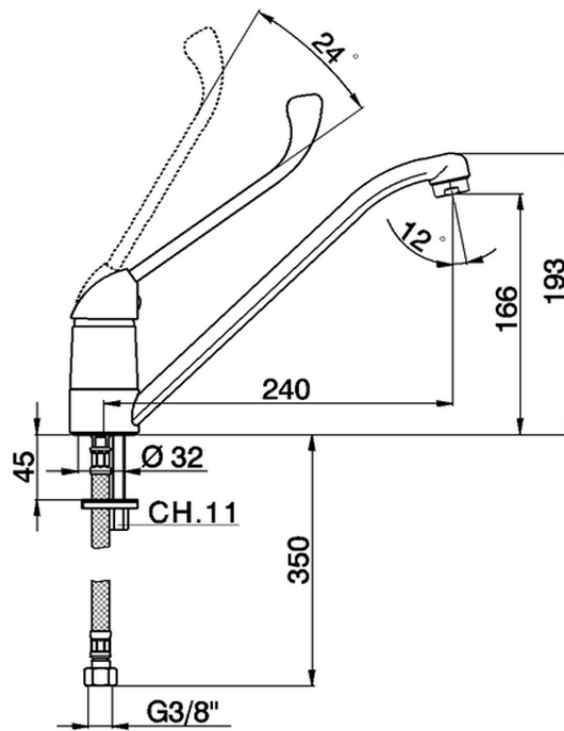

## Single lever sink mixer COMMUNITY\_CL300580

CL300580

<https://en.huberitalia.com/single-lever-sink-mixer-community-cl300580>

2026-06-13