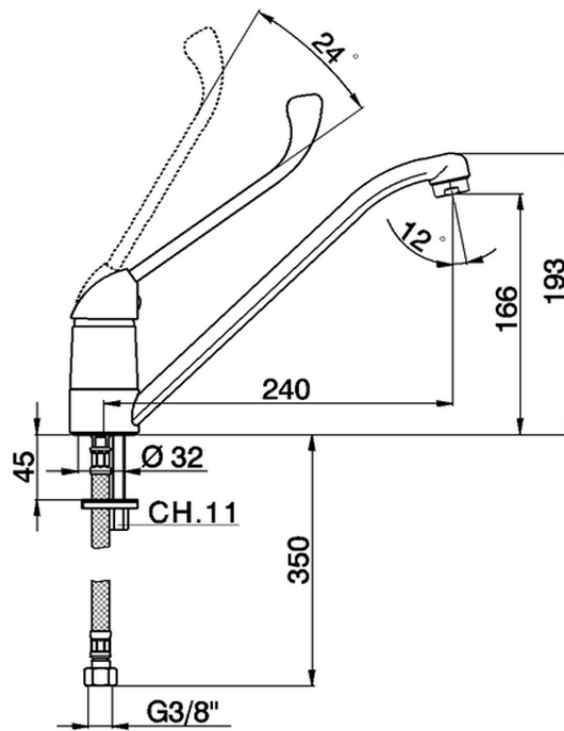

Single lever sink mixer COMMUNITY_CL300580

CL300580

<https://en.huberitalia.com/single-lever-sink-mixer-community-cl300580>

2026-04-05