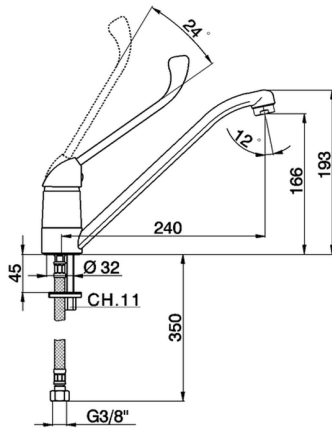

Single lever sink mixer **COMMUNITY_CL300580**

MODEL **CL300580**

Single lever sink mixer, swivel spout, long lever, G.3/8" stainless steel flexible hose

AVAILABLE FINISHINGS

CHARACTERISTICS

Cartridge Spare Parts **ZZ94035000**

35 mm Cartridge

2026-04-05