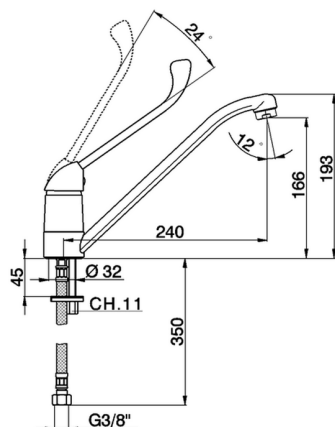

## Single lever sink mixer **COMMUNITY\_CL300580**

MODEL **CL300580**

Single lever sink mixer, swivel spout, long lever, G.3/8" stainless steel flexible hose

AVAILABLE FINISHINGS

CHARACTERISTICS

Cartridge Spare Parts **ZZ94035000**

**35 mm Cartridge**

2026-06-06