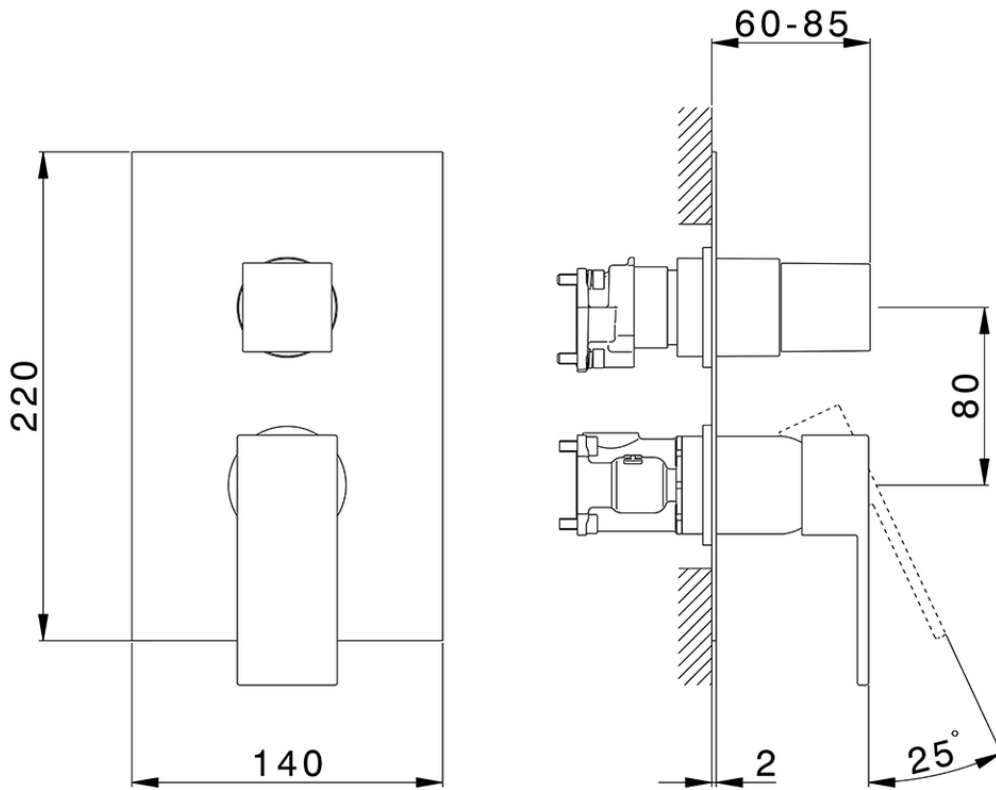

Exposed part for Single Lever One Box Valve NUOVA EGO_NE0BM030

NE0BM030

<https://en.huberitalia.com/exposed-part-for-single-lever-one-box-valve-nuova-ego-ne0bm030>

ZB00B031

<https://en.huberitalia.com/one-box-universal-concealed-part-one-box-zb00b031>