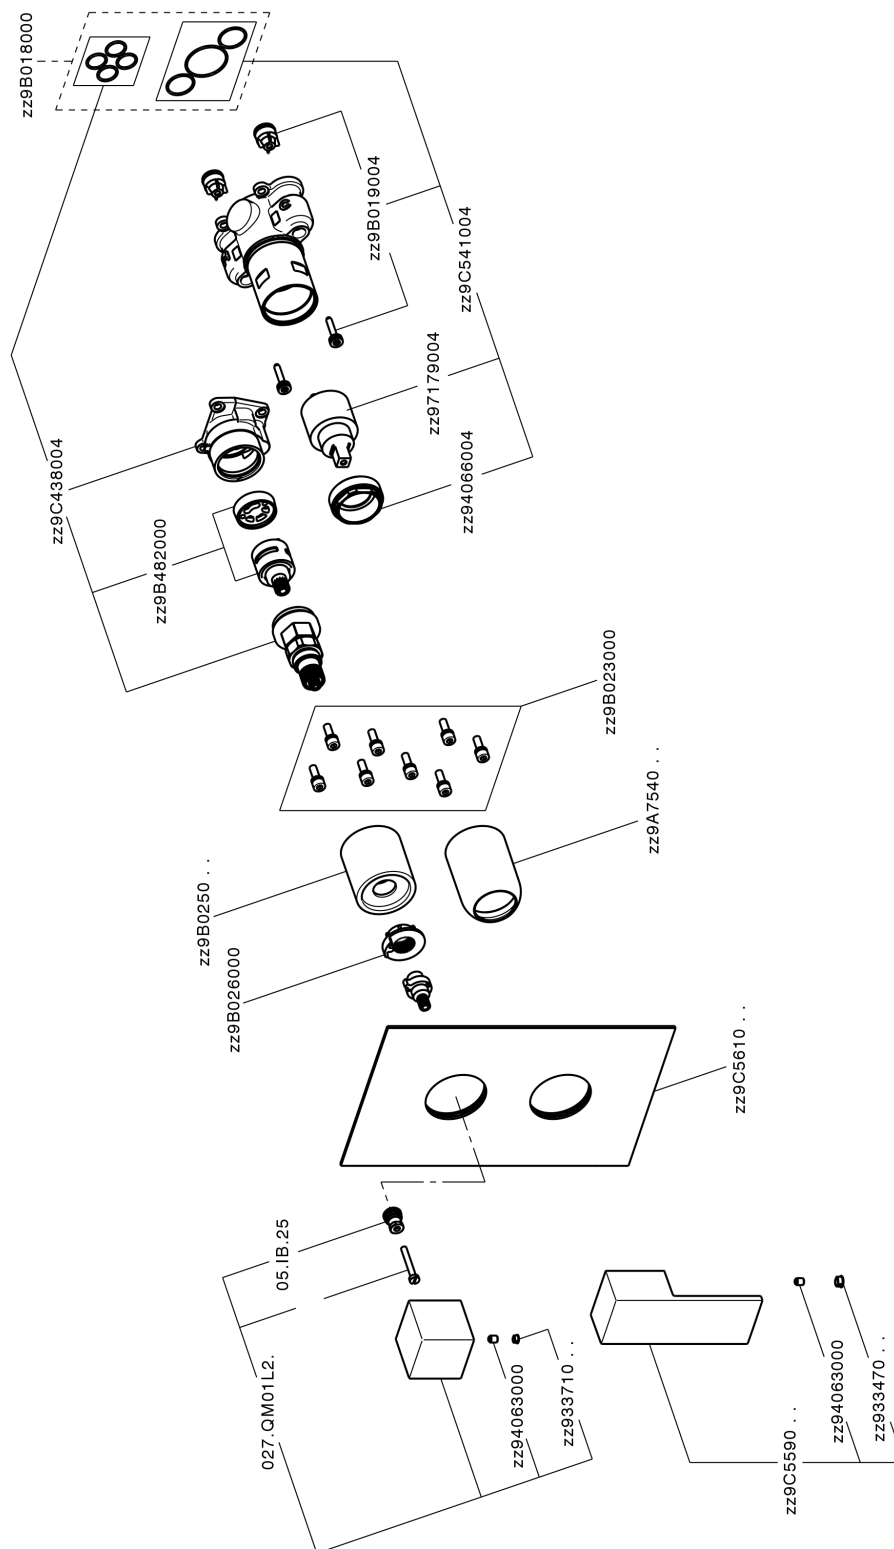

Exposed part for Single Lever One Box Valve NUOVA EGO_NE0BM030

MODEL **NE0BM030**

Exposed part for Single Lever One Box Valve, with 2-3 outlet diverter, Minimum depth of installation: 67 mm, without concealed part, for items ZB00B030-ZB00B031

AVAILABLE FINISHINGS

-  **21** 21 Chrome
-  **2F** 2F Brushed Nickel
-  **40** 40 Matt Black
-  **4Q** 4Q Matt White

CHARACTERISTICS

Cartridge Spare Parts **ZZ97179000**

35 mm Cartridge

Installation **Concealed**

Required concealed parts **ZB00B031**

ZB00B030

Exposed part for Single Lever One Box Valve NUOVA EGO_NE0BM030

NE0BM030

<https://en.huberitalia.com/exposed-part-for-single-lever-one-box-valve-nuova-ego-ne0bm030>

One Box Universal Concealed Part ONE BOX_ZB00B031

MODEL **ZB00B031**

One Box Universal Concealed Part, for 1 or 2 or 3 outlet thermostatic or single lever, without trim kit, with noise reducers, with sealing gasket