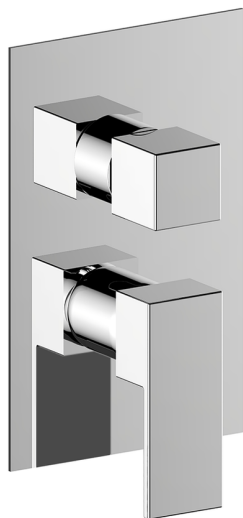

Exposed part for Single Lever One Box Valve NUOVA EGO_NE0BM030

MODEL **NE0BM030**

Exposed part for Single Lever One Box Valve, with 2-3 outlet diverter, Minimum depth of installation: 67 mm, without concealed part, for items ZB00B030-ZB00B031

AVAILABLE FINISHINGS

-  **21** 21 Chrome
-  **2F** 2F Brushed Nickel
-  **40** 40 Matt Black
-  **4Q** 4Q Matt White

CHARACTERISTICS

Cartridge Spare Parts **ZZ97179000**

35 mm Cartridge

Installation **Concealed**

Required concealed parts **ZB00B031**

ZB00B030

Exposed part for Single Lever One Box Valve NUOVA EGO_NE0BM030

NE0BM030

<https://en.huberitalia.com/exposed-part-for-single-lever-one-box-valve-nuova-ego-ne0bm030>

One Box Universal Concealed Part ONE BOX_ZB00B031

MODEL **ZB00B031**

One Box Universal Concealed Part, for 1 or 2 or 3 outlet thermostatic or single lever, without trim kit, with noise reducers, with sealing gasket