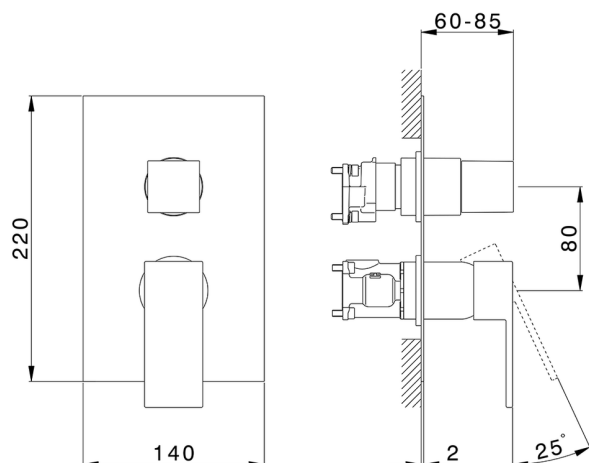

Exposed part for Single Lever One Box Valve NUOVA EGO_NE0BM030

MODEL **NE0BM030**

Exposed part for Single Lever One Box Valve, with 2-3 outlet diverter, Minimum depth of installation: 67 mm, without concealed part, for items ZB00B030-ZB00B031

AVAILABLE FINISHINGS

-  **21** 21 Chrome
-  **2F** 2F Brushed Nickel
-  **40** 40 Matt Black
-  **4Q** 4Q Matt White

CHARACTERISTICS

Cartridge Spare Parts **ZZ97179000**

35 mm Cartridge

Installation **Concealed**