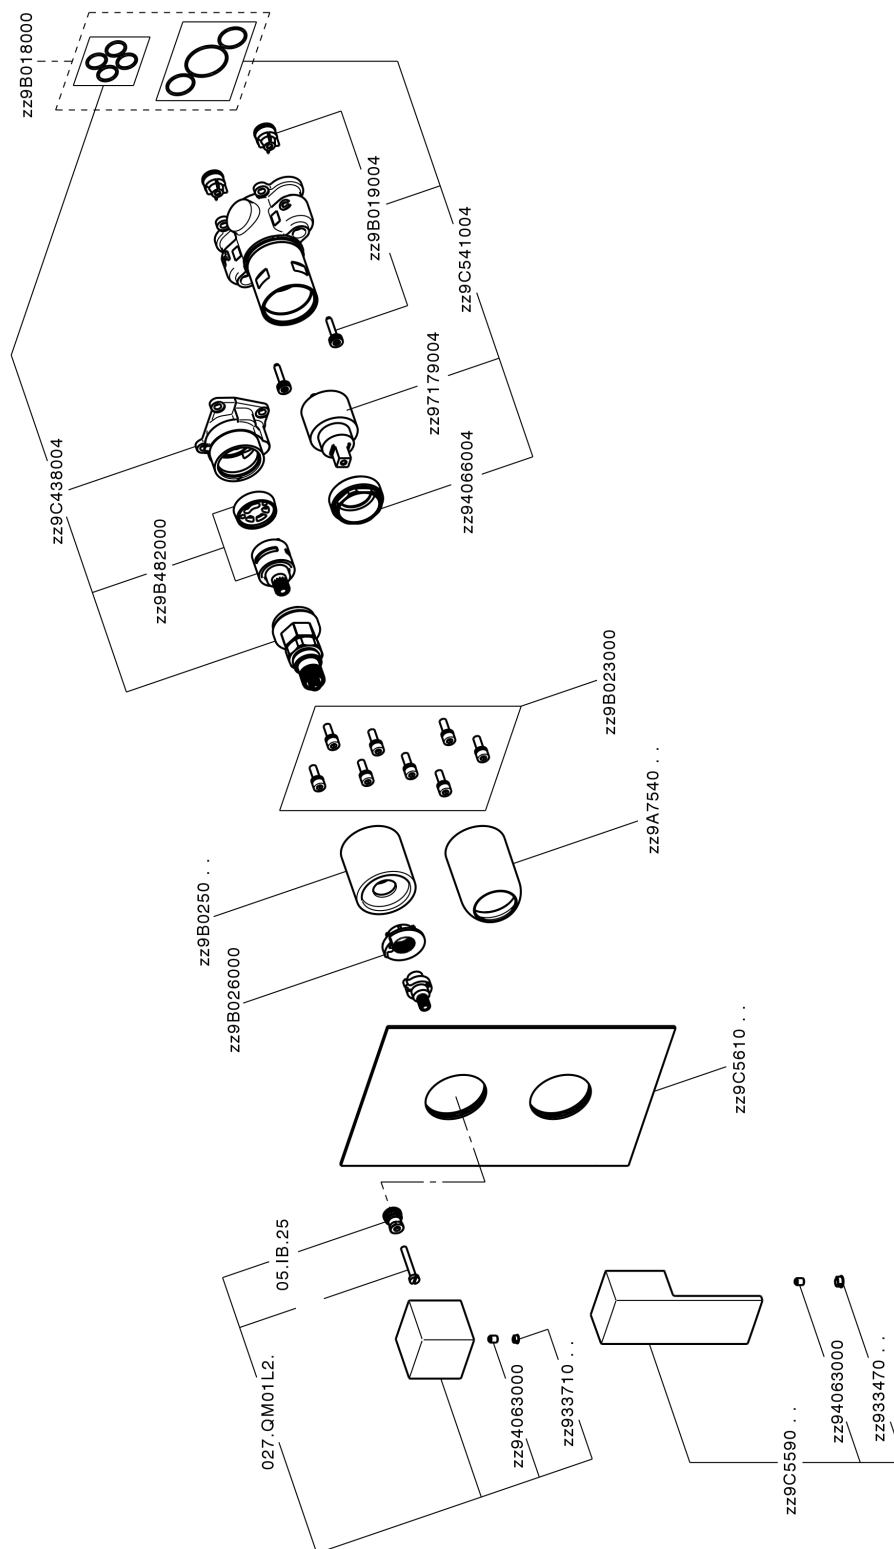

Exposed part for Single Lever One Box Valve NUOVA EGO_NE0BM030

NE0BM030

<https://en.huberitalia.com/exposed-part-for-single-lever-one-box-valve-nuova-ego-ne0bm030>

One Box Universal Concealed Part ONE BOX_ZB00B031

ZB00B031

<https://en.huberitalia.com/one-box-universal-concealed-part-one-box-zb00b031>

One Box Universal Concealed Part ONE BOX_ZB00B030

ZB00B030

<https://en.huberitalia.com/one-box-universal-concealed-part-one-box-zb00b030>

2024-12-22