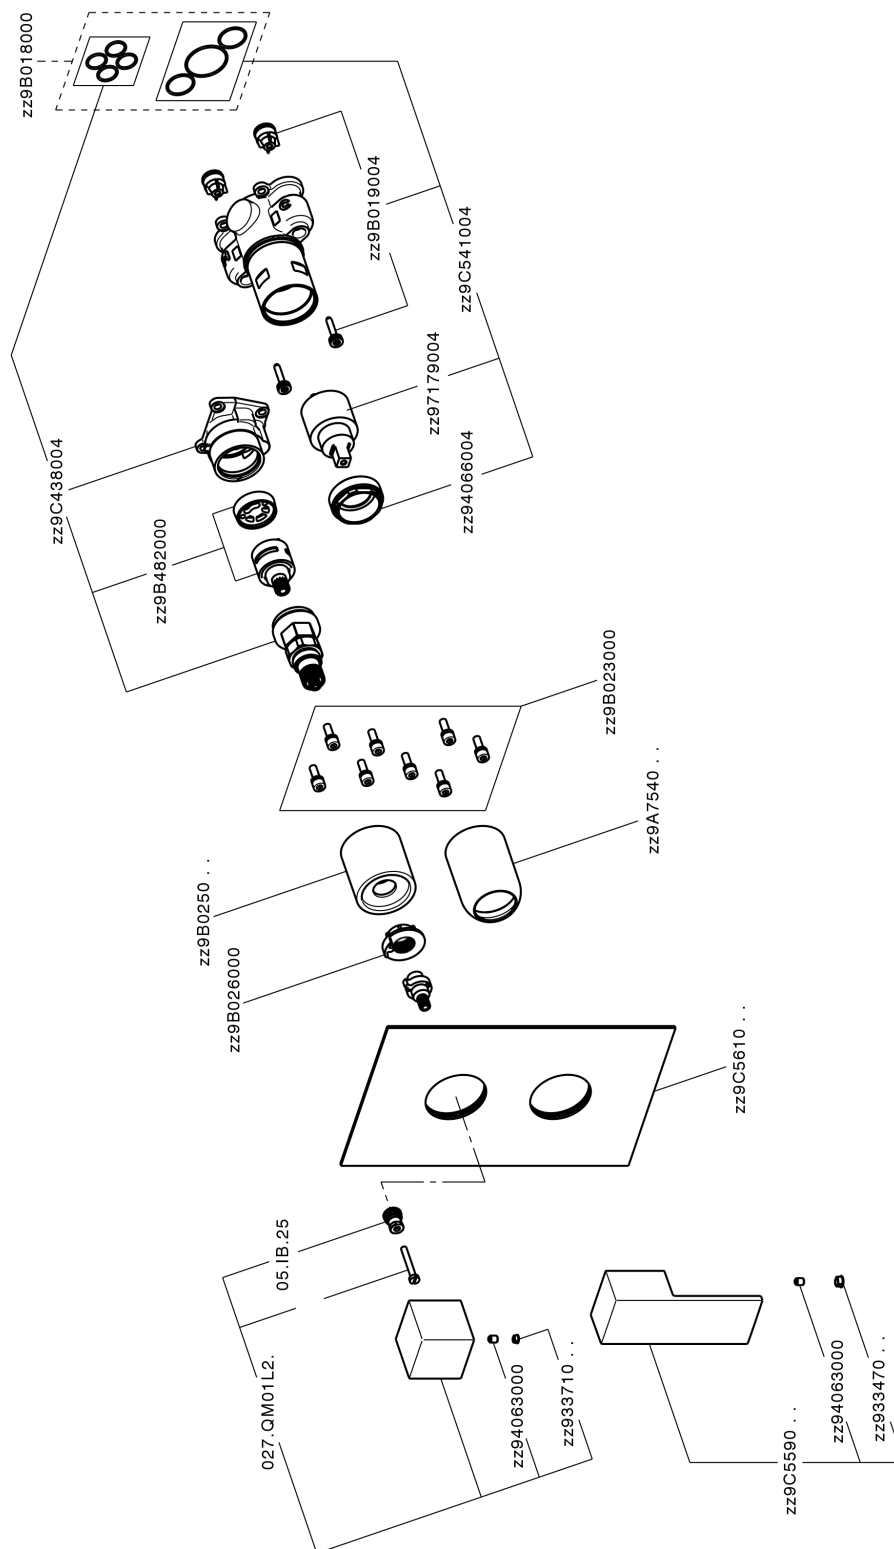

## Exposed part for Single Lever One Box Valve NUOVA EGO\_NE0BM030

MODEL **NE0BM030**

Exposed part for Single Lever One Box Valve, with 2-3 outlet diverter, Minimum depth of installation: 67 mm, without concealed part, for items ZB00B030-ZB00B031

### CHARACTERISTICS

Cartridge Spare Parts **ZZ97179000**

**35 mm Cartridge**

Installation **Concealed**

Required concealed parts **ZB00B031**

**ZB00B030**

## Exposed part for Single Lever One Box Valve NUOVA EGO\_NE0BM030

NE0BM030

<https://en.huberitalia.com/exposed-part-for-single-lever-one-box-valve-nuova-ego-ne0bm030>

## One Box Universal Concealed Part ONE BOX\_ZB00B031

MODEL **ZB00B031**

One Box Universal Concealed Part, for 1 or 2 or 3 outlet thermostatic or single lever, without trim kit, with noise reducers, with sealing gasket