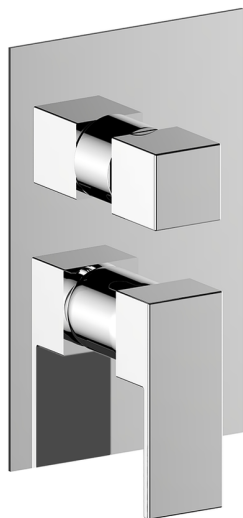

## Exposed part for Single Lever One Box Valve NUOVA EGO\_NE0BM030

MODEL **NE0BM030**

Exposed part for Single Lever One Box Valve, with 2-3 outlet diverter, Minimum depth of installation: 67 mm, without concealed part, for items ZB00B030-ZB00B031

### CHARACTERISTICS

Cartridge Spare Parts **ZZ97179000**

**35 mm Cartridge**

Installation **Concealed**

Required concealed parts **ZB00B031**

**ZB00B030**

## Exposed part for Single Lever One Box Valve NUOVA EGO\_NE0BM030

NE0BM030

<https://en.huberitalia.com/exposed-part-for-single-lever-one-box-valve-nuova-ego-ne0bm030>

## One Box Universal Concealed Part ONE BOX\_ZB00B031

MODEL **ZB00B031**

One Box Universal Concealed Part, for 1 or 2 or 3 outlet thermostatic or single lever, without trim kit, with noise reducers, with sealing gasket