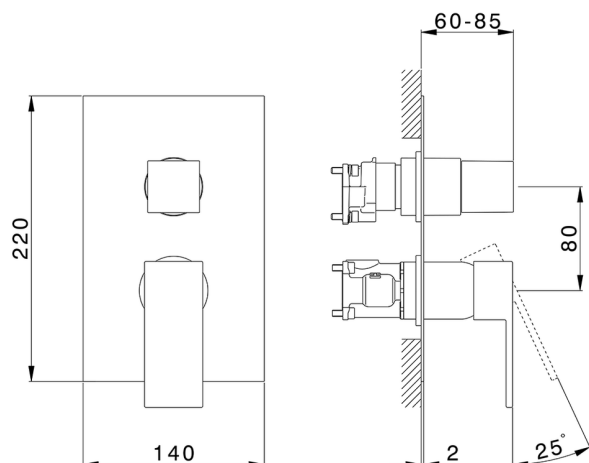

## Exposed part for Single Lever One Box Valve NUOVA EGO\_NE0BM030

MODEL **NE0BM030**

Exposed part for Single Lever One Box Valve, with 2-3 outlet diverter, Minimum depth of installation: 67 mm, without concealed part, for items ZB00B030-ZB00B031

### CHARACTERISTICS

Cartridge Spare Parts **ZZ97179000**

**35 mm Cartridge**

Installation **Concealed**

Required concealed parts **ZB00B031**

**ZB00B030**