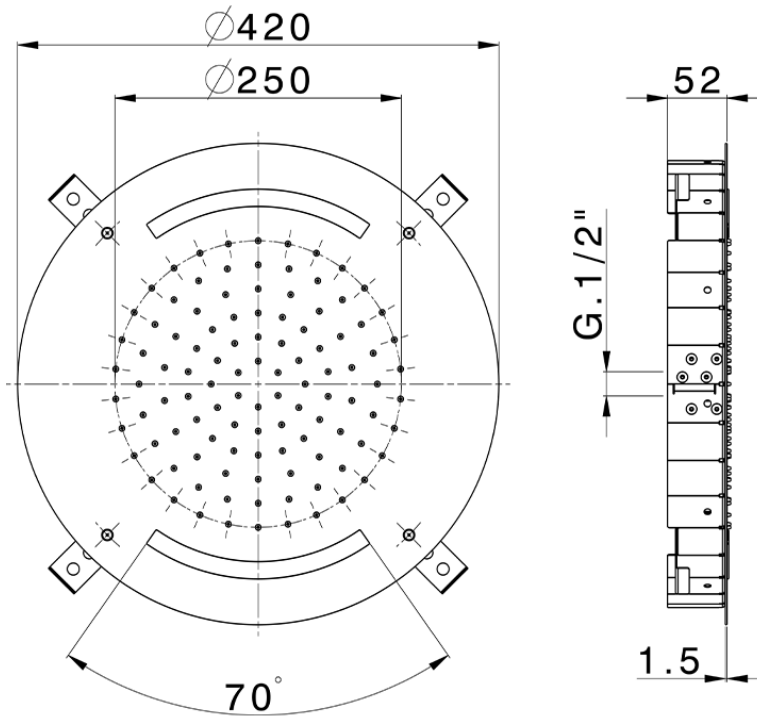

Ø 420 mm Chromotherapy Ceiling showerhead ZEN_ZS1C0015

ZS1C0015

<https://en.huberitalia.com/o-420-mm-chromotherapy-ceiling-showerhead-zen-zs1c0015>

2026-04-06