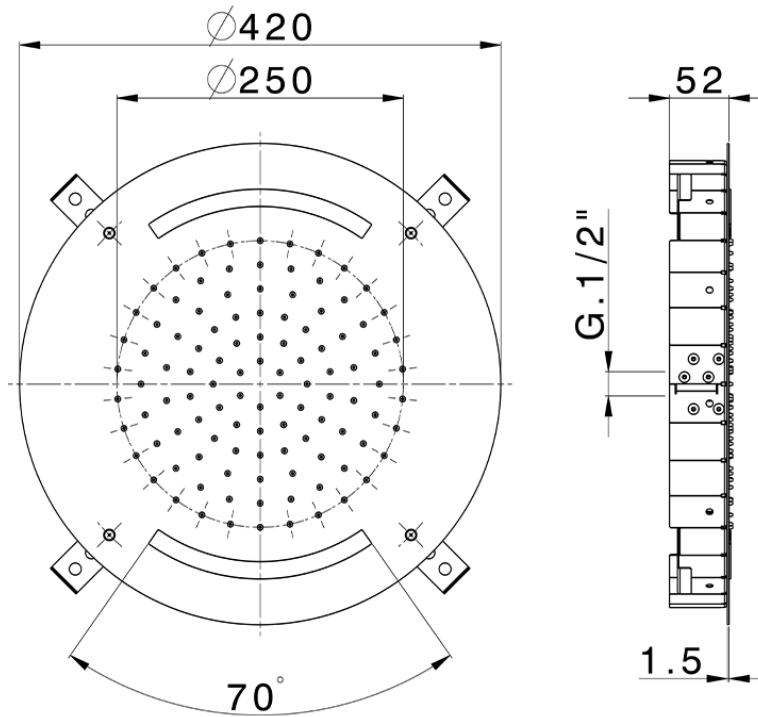

Ø 420 mm Chromotherapy Ceiling showerhead ZEN_ZS1C0015

ZS1C0015

<https://en.huberitalia.com/o-420-mm-chromotherapy-ceiling-showerhead-zen-zs1c0015>

2026-04-06