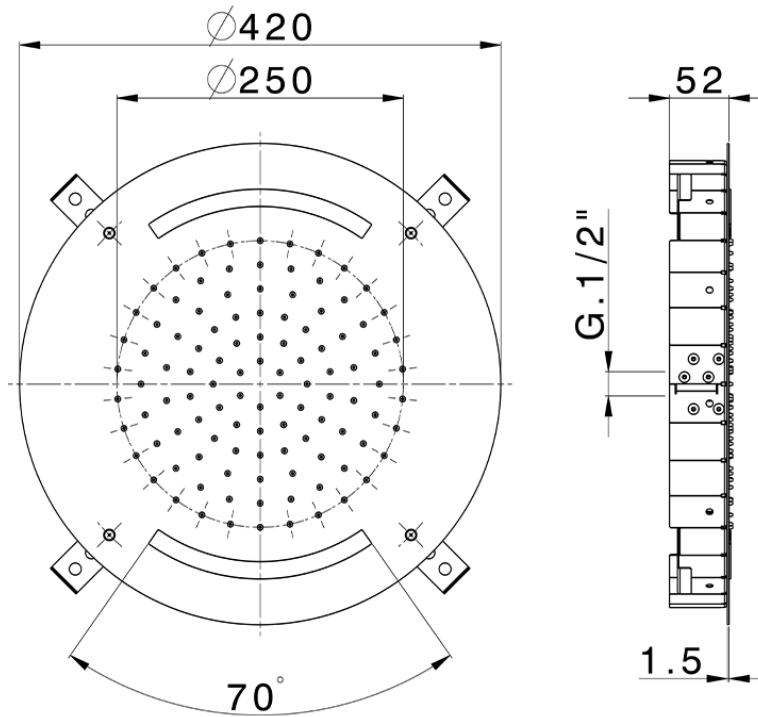

## Ø 420 mm Chromotherapy Ceiling showerhead ZEN\_ZS1C0015

ZS1C0015

<https://en.huberitalia.com/o-420-mm-chromotherapy-ceiling-showerhead-zen-zs1c0015>

2026-06-06