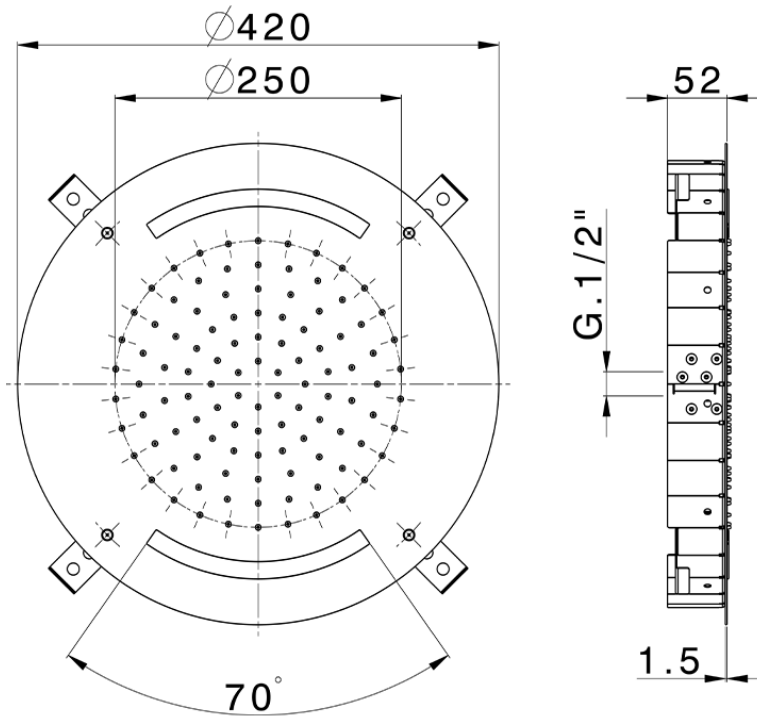

Ø 420 mm Chromotherapy Ceiling showerhead ZEN\_ZS1C0015

ZS1C0015

<https://en.huberitalia.com/o-420-mm-chromotherapy-ceiling-showerhead-zen-zs1c0015>

2026-04-08