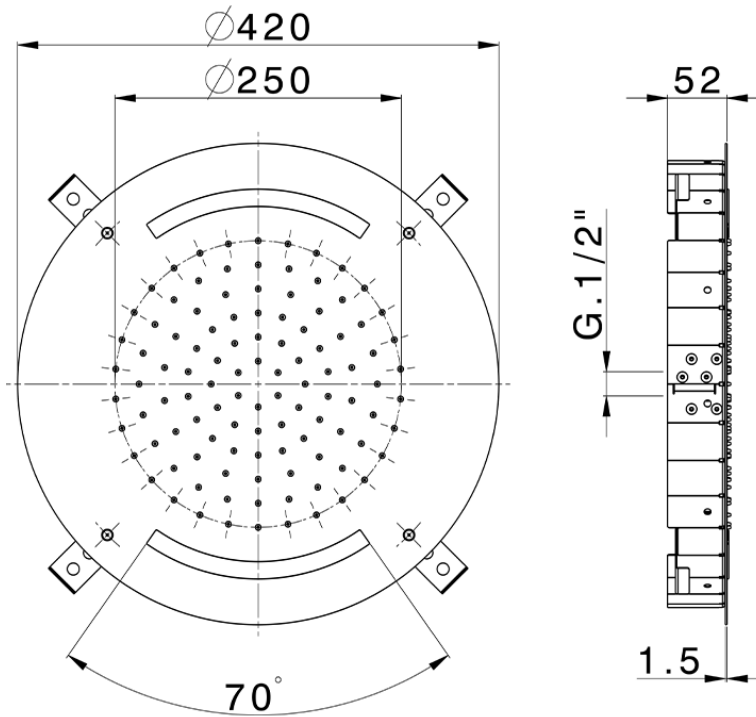

Ø 420 mm Chromotherapy Ceiling showerhead ZEN_ZS1C0015

ZS1C0015

<https://en.huberitalia.com/o-420-mm-chromotherapy-ceiling-showerhead-zen-zs1c0015>

2026-05-16