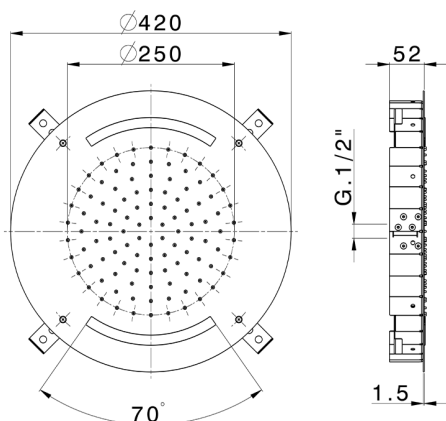

Ø 420 mm Chromotherapy Ceiling showerhead ZEN_ZS1C0015

MODEL **ZS1C0015**

Ø 420 mm Chromotherapy Ceiling showerhead, rain, chromotherapy functions, built-in control included, Stainless Steel AISI 304

AVAILABLE FINISHINGS

-  **D1** D1 Brushed Inox
-  **40** 40 Matt Black
-  **4Q** 4Q Matt White
-  **5G** 5G Rose Gold
-  **D2** D2 Polished Inox

CHARACTERISTICS

2026-04-06