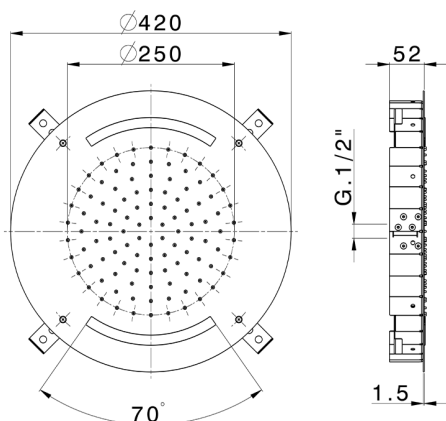

Ø 420 mm Chromotherapy Ceiling showerhead ZEN_ZS1C0015

MODEL **ZS1C0015**

Ø 420 mm Chromotherapy Ceiling showerhead, rain, chromotherapy functions, built-in control included, Stainless Steel AISI 304

AVAILABLE FINISHINGS

-  **D1** D1 Brushed Inox
-  **40** 40 Matt Black
-  **4Q** 4Q Matt White
-  **5G** 5G Rose Gold
-  **D2** D2 Polished Inox

CHARACTERISTICS

2026-05-16