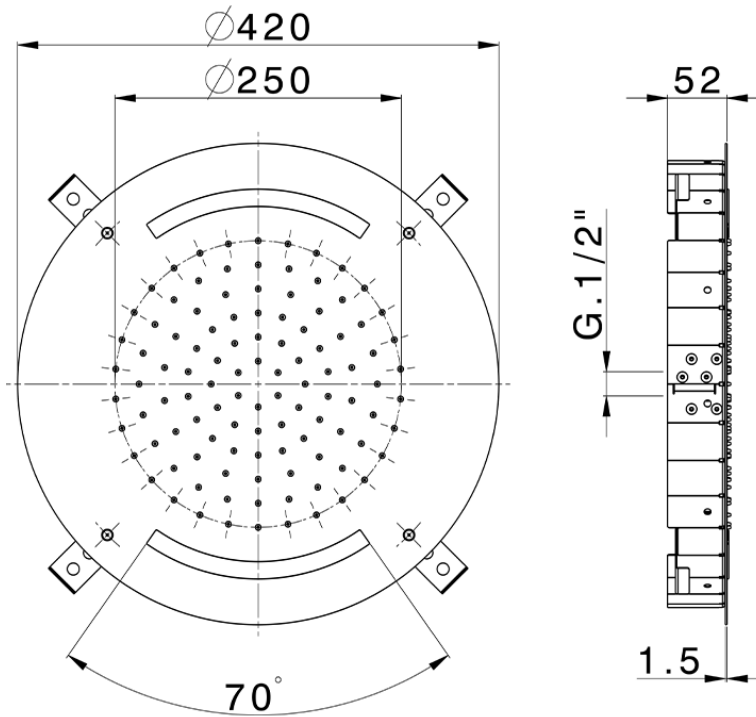

## Ø 420 mm Chromotherapy Ceiling showerhead ZEN\_ZS1C0015

ZS1C0015

<https://en.huberitalia.com/o-420-mm-chromotherapy-ceiling-showerhead-zen-zs1c0015>

2026-06-13