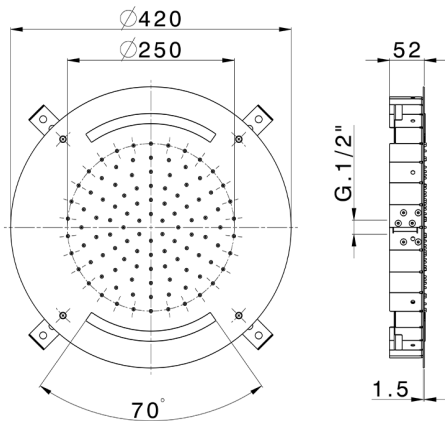

## Ø 420 mm Chromotherapy Ceiling showerhead ZEN\_ZS1C0015

MODEL **ZS1C0015**

Ø 420 mm Chromotherapy Ceiling showerhead, rain, chromotherapy functions, built-in control included, Stainless Steel AISI 304