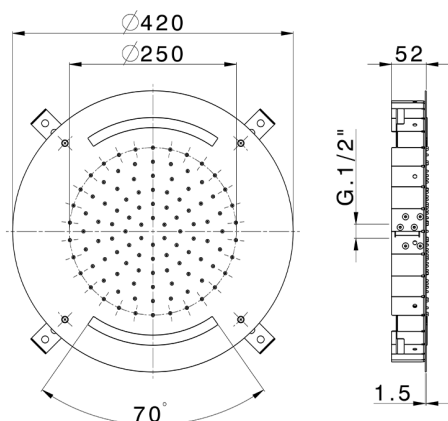

Ø 420 mm Chromotherapy Ceiling showerhead ZEN_ZS1C0015

MODEL **ZS1C0015**

Ø 420 mm Chromotherapy Ceiling showerhead, rain, chromotherapy functions, built-in control included, Stainless Steel AISI 304

AVAILABLE FINISHINGS

-  **D1** D1 Brushed Inox
-  **40** 40 Matt Black
-  **4Q** 4Q Matt White
-  **5G** 5G Rose Gold
-  **D2** D2 Polished Inox

CHARACTERISTICS

2026-04-09