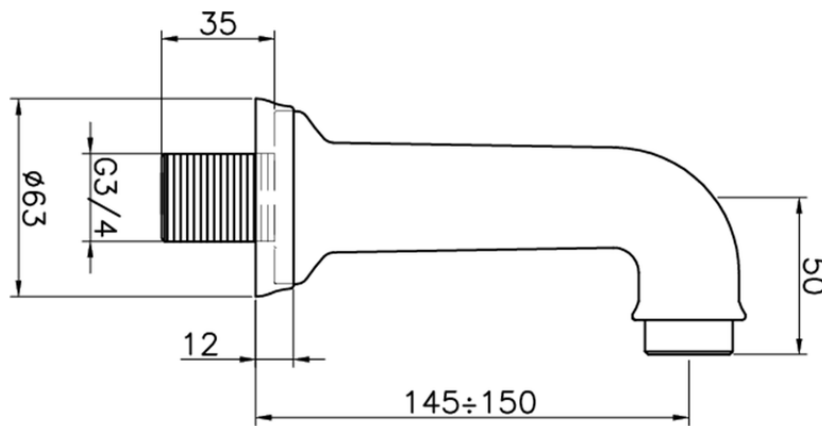

## Bath spout VICTORIAN\_64.04.

64.04.

<https://en.huberitalia.com/bath-spout-victorian-64-04>

2024-11-15